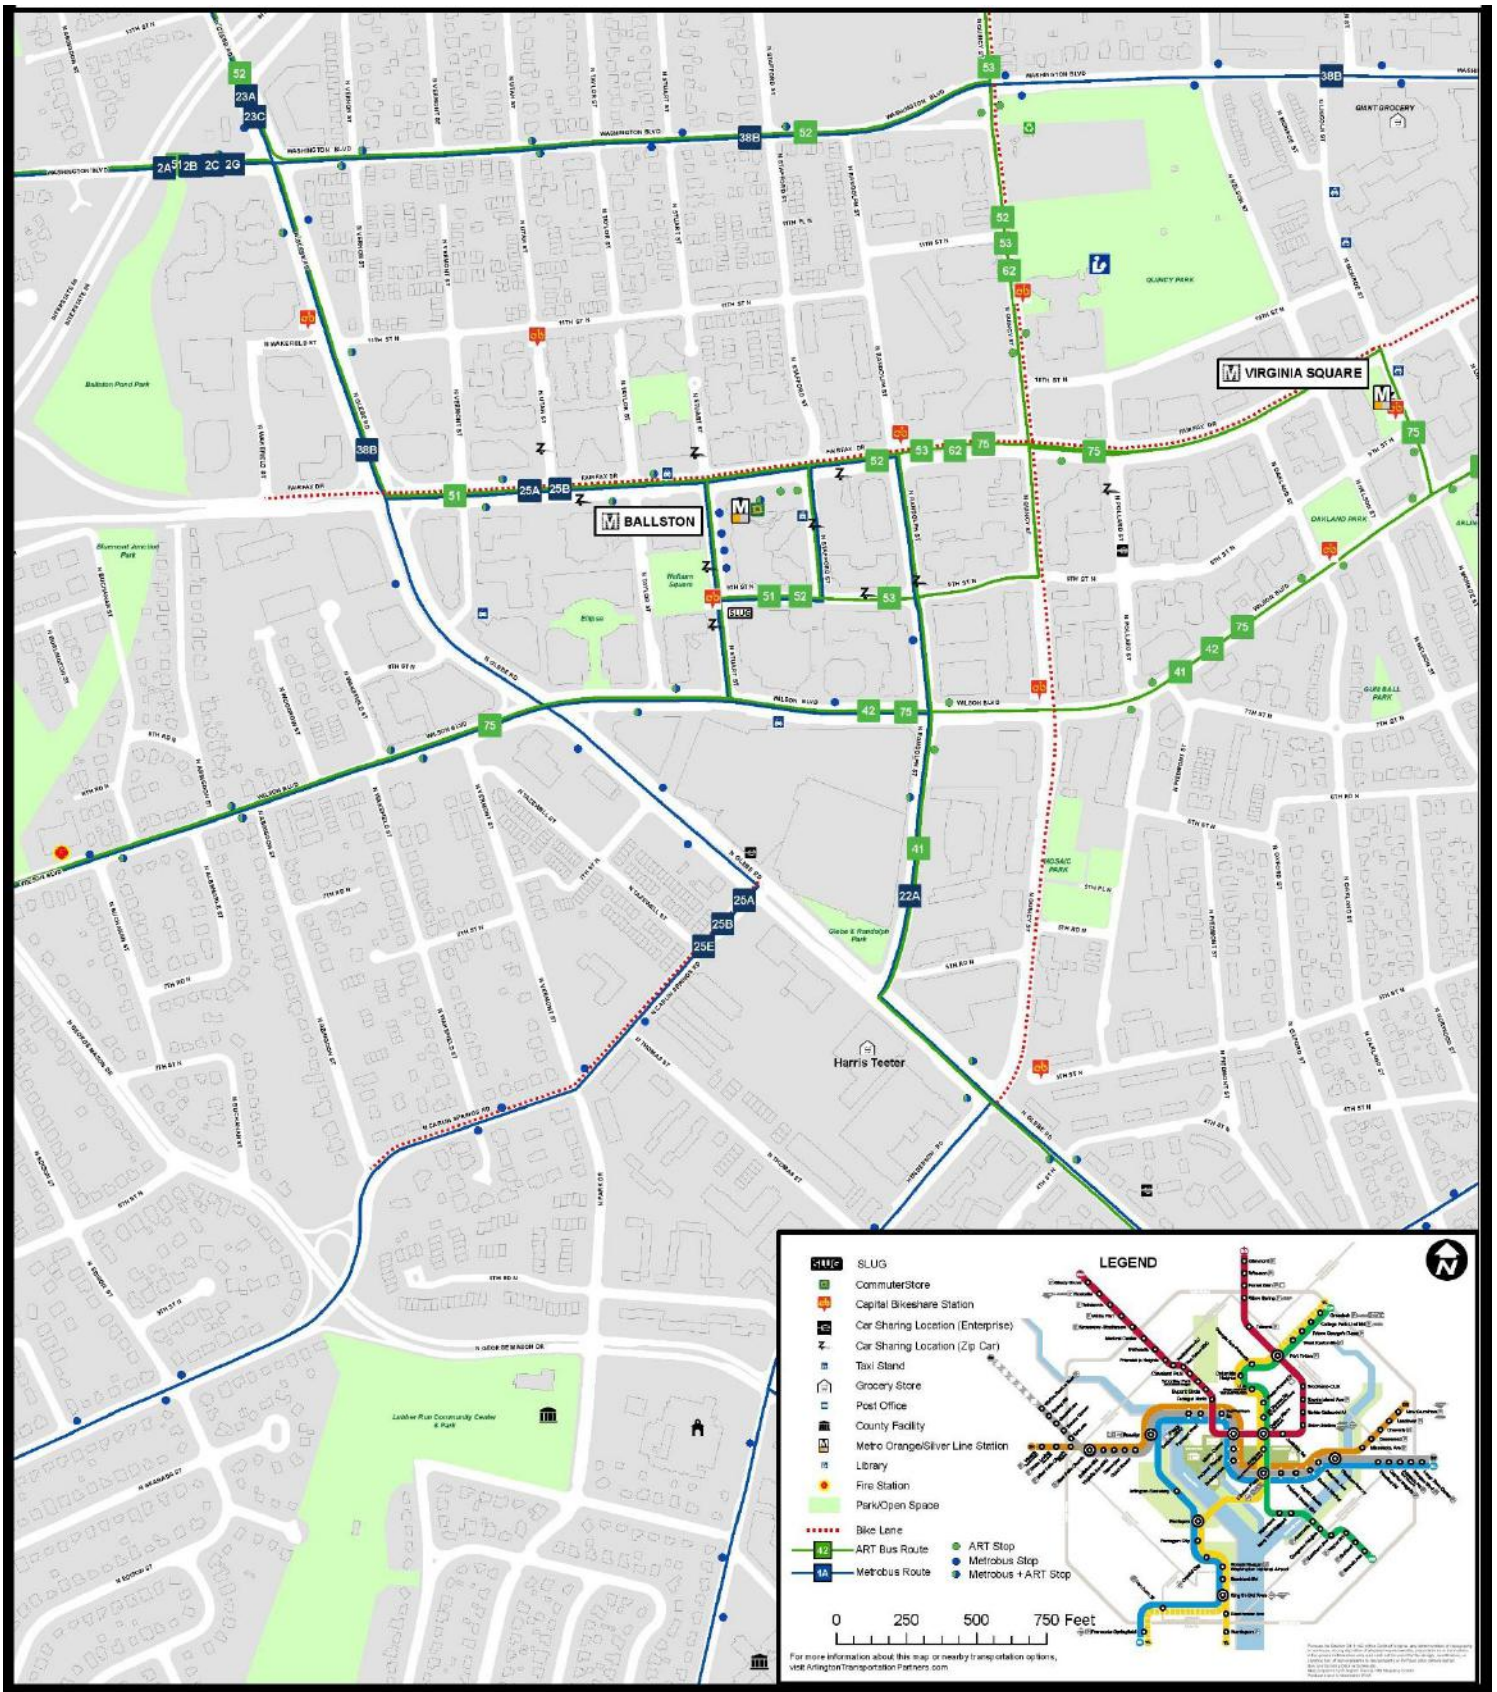

## BUS & METRO

**Ballston-MU** is the closest Metrorail Station and serves both **Orange and Silver Lines**.

**ART/Metrobus** routes:

- ART 41: Courthouse/ Columbia Pk & Dinwiddie
- ART 42: Ballston/Pentagon
- ART 62: Ballston/Courthouse
- Metrobus 1AZ: Vienna Station
- Metrobus 23A: Crystal City
- Metrobus 38B: Ballston/ Farragut Sq

## CAPITAL BIKESHARE

Join, take a bike, ride and return. Membership options include: 24 hours, 3 days, 30 days or 1 year.

Use **Spotcycle** to find nearby stations:

- 9th St N & N Stuart St
- Utah St & 11th St N
- N Randolph St & Fairfax Dr
- N Quincy St & Wilson Blvd
- Glebe Rd & 11th St N

## CARSHARE

Try car2go, Enterprise or Zipcar to get wheels when you need them.

Find nearby **car2go** locations in real-time on [car2go.com](http://car2go.com) or the app.

Nearby **Enterprise** locations:

- 9th St N & N Pollard St

Nearby **Zipcar** locations:

- 1014 N Stuart St
- N Fairfax Dr & N Stafford St

Additional information:

- ❖ [car2go.com](http://car2go.com)
- ❖ [EnterpriseCarshare.com](http://EnterpriseCarshare.com)
- ❖ [Zipcar.com](http://Zipcar.com)