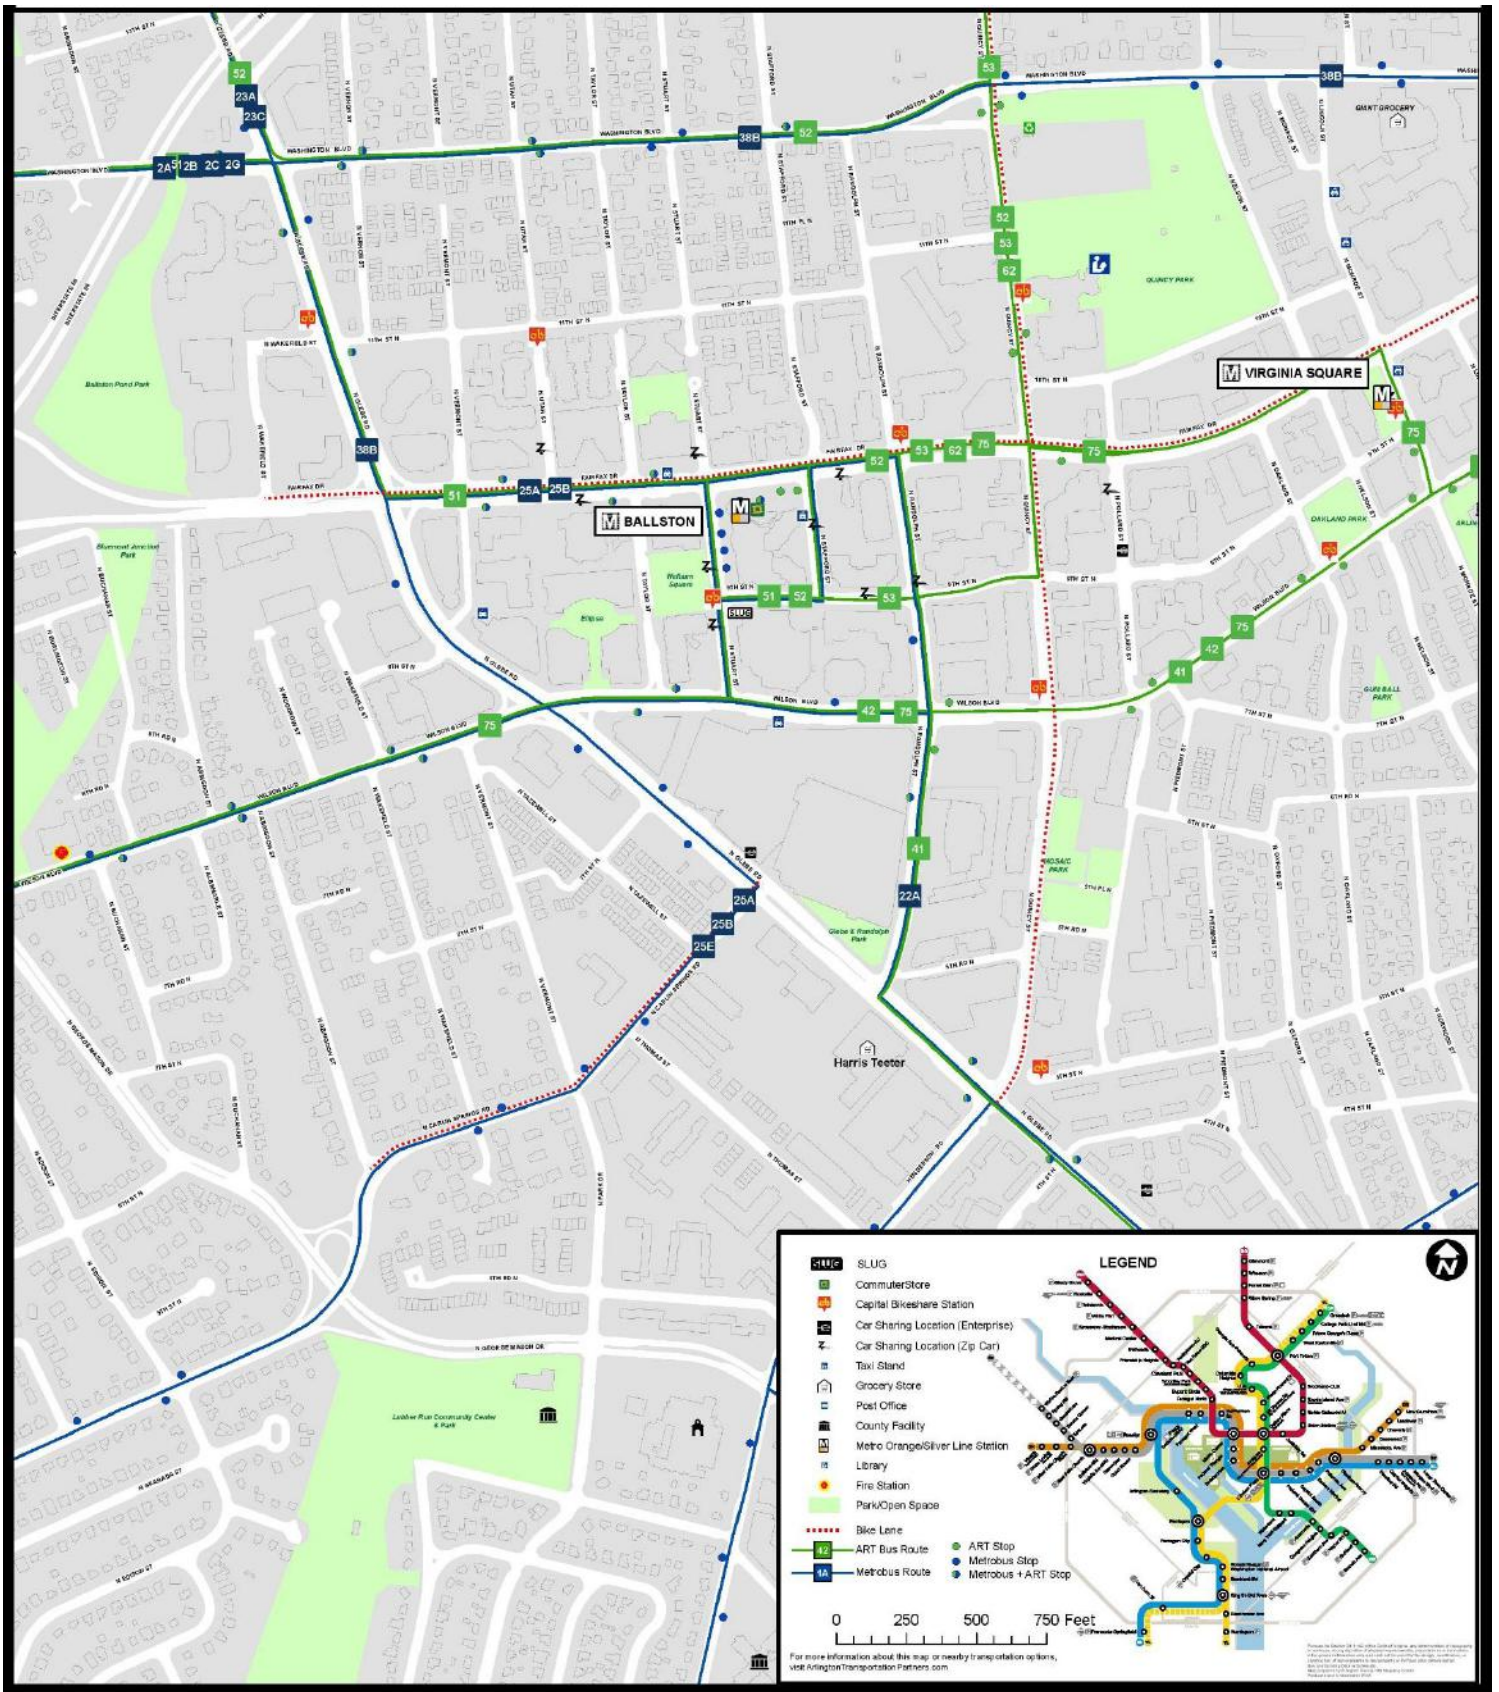

Additional information:

- ❖ ArlingtonTransportationPartners.com/GRH

BUS & METRO

Ballston-MU is the closest Metrorail Station and serves both **Orange and Silver Lines**.

ART/Metrobus routes:

- ART 41: Courthouse/ Columbia Pk & Dinwiddie
- ART 42: Ballston/Pentagon
- ART 62: Ballston/Courthouse
- Metrobus 1AZ: Vienna Station
- Metrobus 23A: Crystal City
- Metrobus 38B: Ballston/ Farragut Sq

- 9th St N & N Stuart St
- Utah St & 11th St N
- N Randolph St & Fairfax Dr
- N Quincy St & Wilson Blvd
- Glebe Rd & 11th St N

Additional information:

- ❖ CapitalBikeshare.com
- ❖ Spotcycle.net

CARSHARE

Try car2go, Enterprise or Zipcar to get wheels when you need them.

Find nearby **car2go** locations in real-time on car2go.com or the app.

Nearby **Enterprise** locations:

- 9th St N & N Pollard St

Nearby **Zipcar** locations:

- 1014 N Stuart St
- N Fairfax Dr & N Stafford St

Additional information:

- ❖ car2go.com
- ❖ EnterpriseCarshare.com
- ❖ Zipcar.com

Real-Time Rider Tools

- ❖ [ART Realtime Arrivals](#)
Find out when the next ART bus will arrive at your stop
- ❖ [Metro Nextbus](#)
For GPS-based arrival times for Metrobus
- ❖ [CarFreeAtoZ](#)
Arlington's first multi-modal trip planning/comparison tool