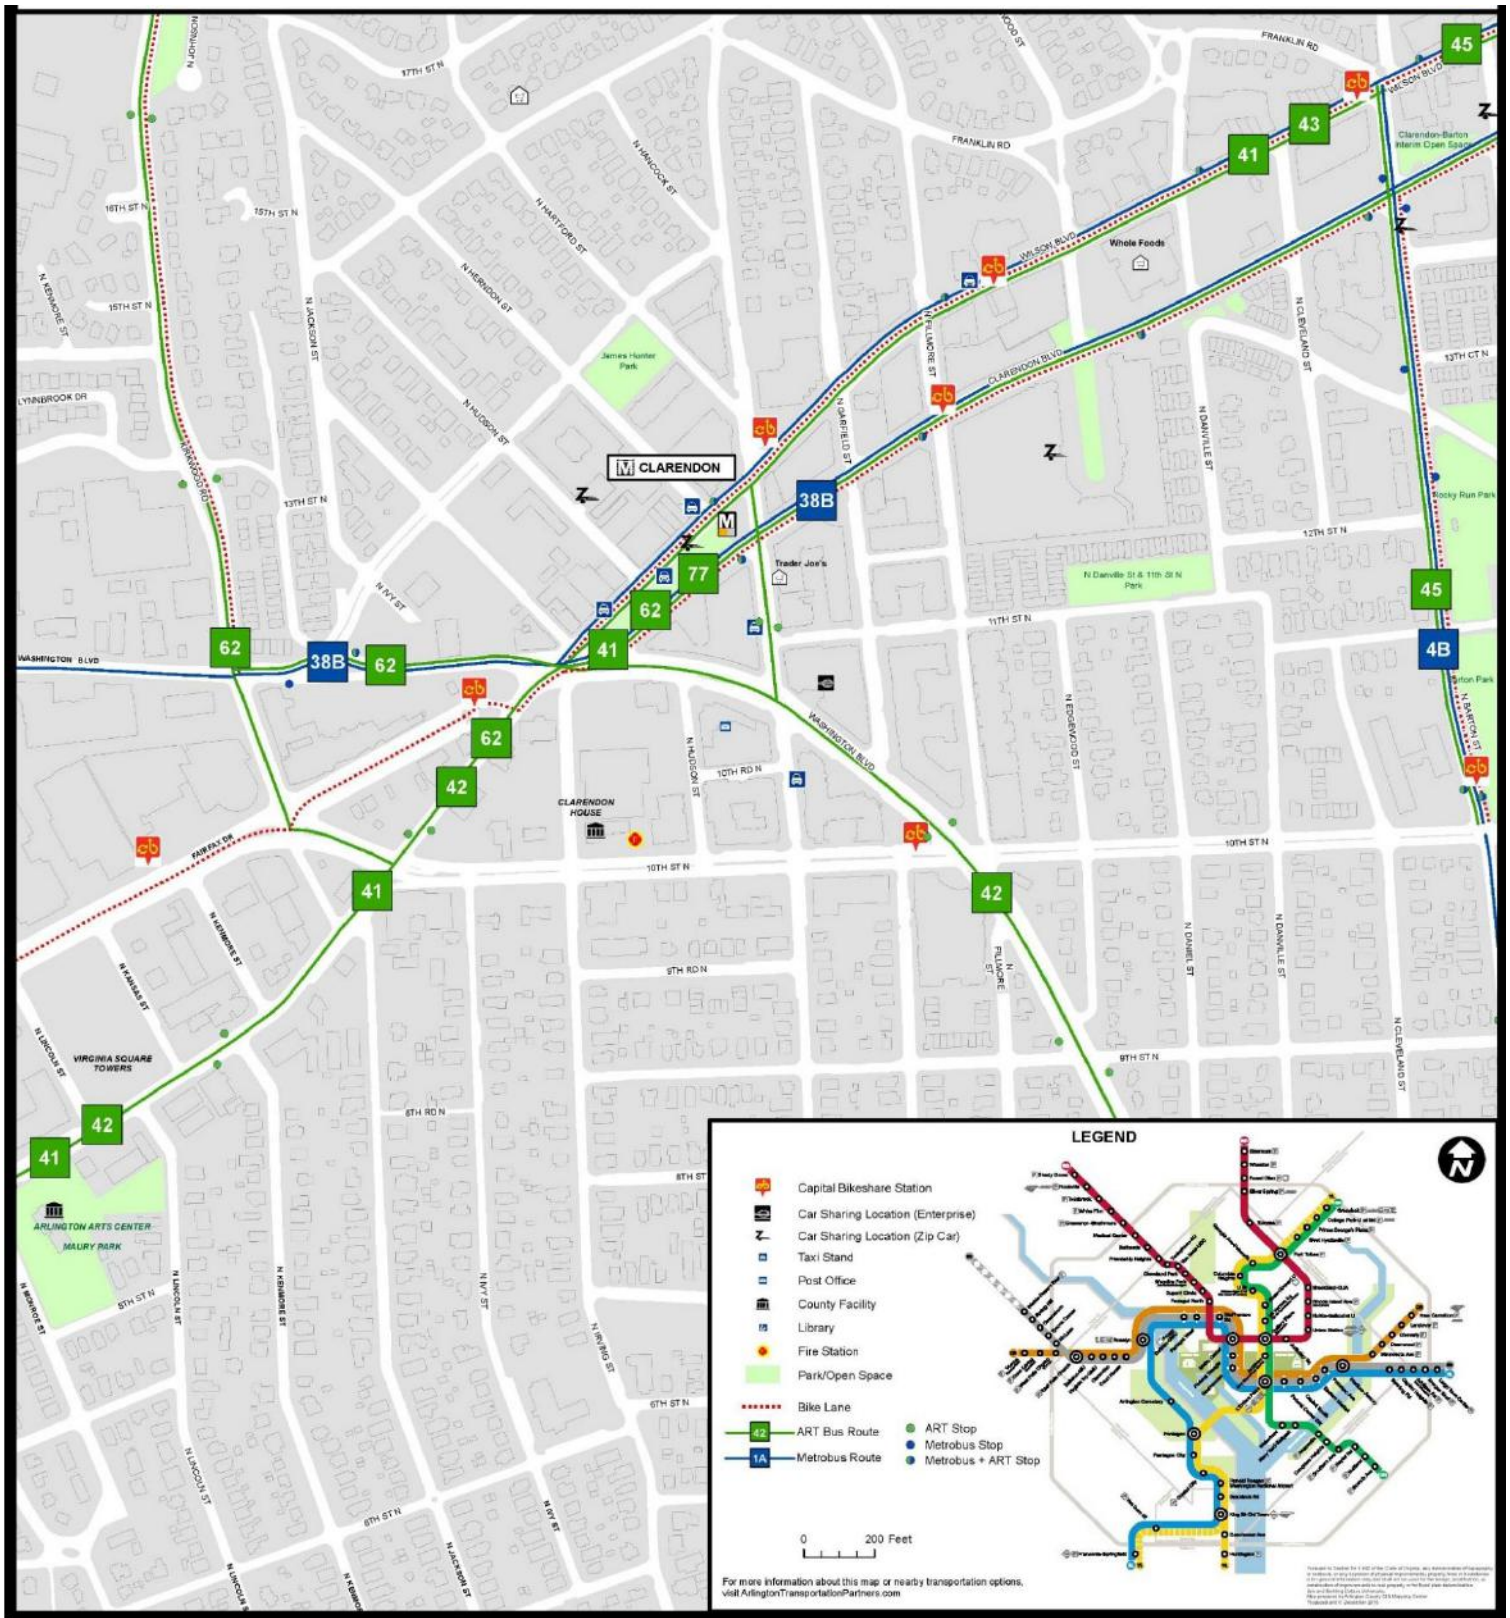

Additional information:

- ❖ ArlingtonTransportationPartners.com/GRH

BUS & METRO

Clarendon is the closest Metrorail Station and serves both **Orange and Silver Lines**.

ART/Metrobus routes:

- ART 41: Courthouse/ Columbia Pk & Dinwiddie
- ART 42: Ballston/Pentagon
- ART 62: Ballston/Courthouse
- ART 77: Shrlington/ Courthouse
- Metrobus 38B: Ballston/ Farragut Sq

- Fairfax Dr & Wilson Blvd
- Wilson Blvd & N Highland St
- Washington Blvd & 10th St N
- Fairfax Dr & Kenmore St
- Wilson Blvd & N Edgewood St

Additional information:

- ❖ CapitalBikeshare.com
- ❖ Spotcycle.net

CARSHARE

Try car2go, Enterprise or Zipcar to get wheels when you need them.

Find nearby **car2go** locations in real-time on car2go.com or the app

Nearby **Enterprise** locations:

- 3003 Washington Blvd

Nearby **Zipcar** locations:

- 3100 Wilson Blvd
- Market Common

Additional information:

- ❖ car2go.com
- ❖ EnterpriseCarshare.com
- ❖ Zipcar.com

Real-Time Rider Tools

- ❖ [ART Realtime Arrivals](#)
Find out when the next ART bus will arrive at your stop
- ❖ [Metro Nextbus](#)
For GPS-based arrival times for Metrobus
- ❖ [CarFreeAtoZ](#)
Arlington's first multi-modal trip planning/comparison tool