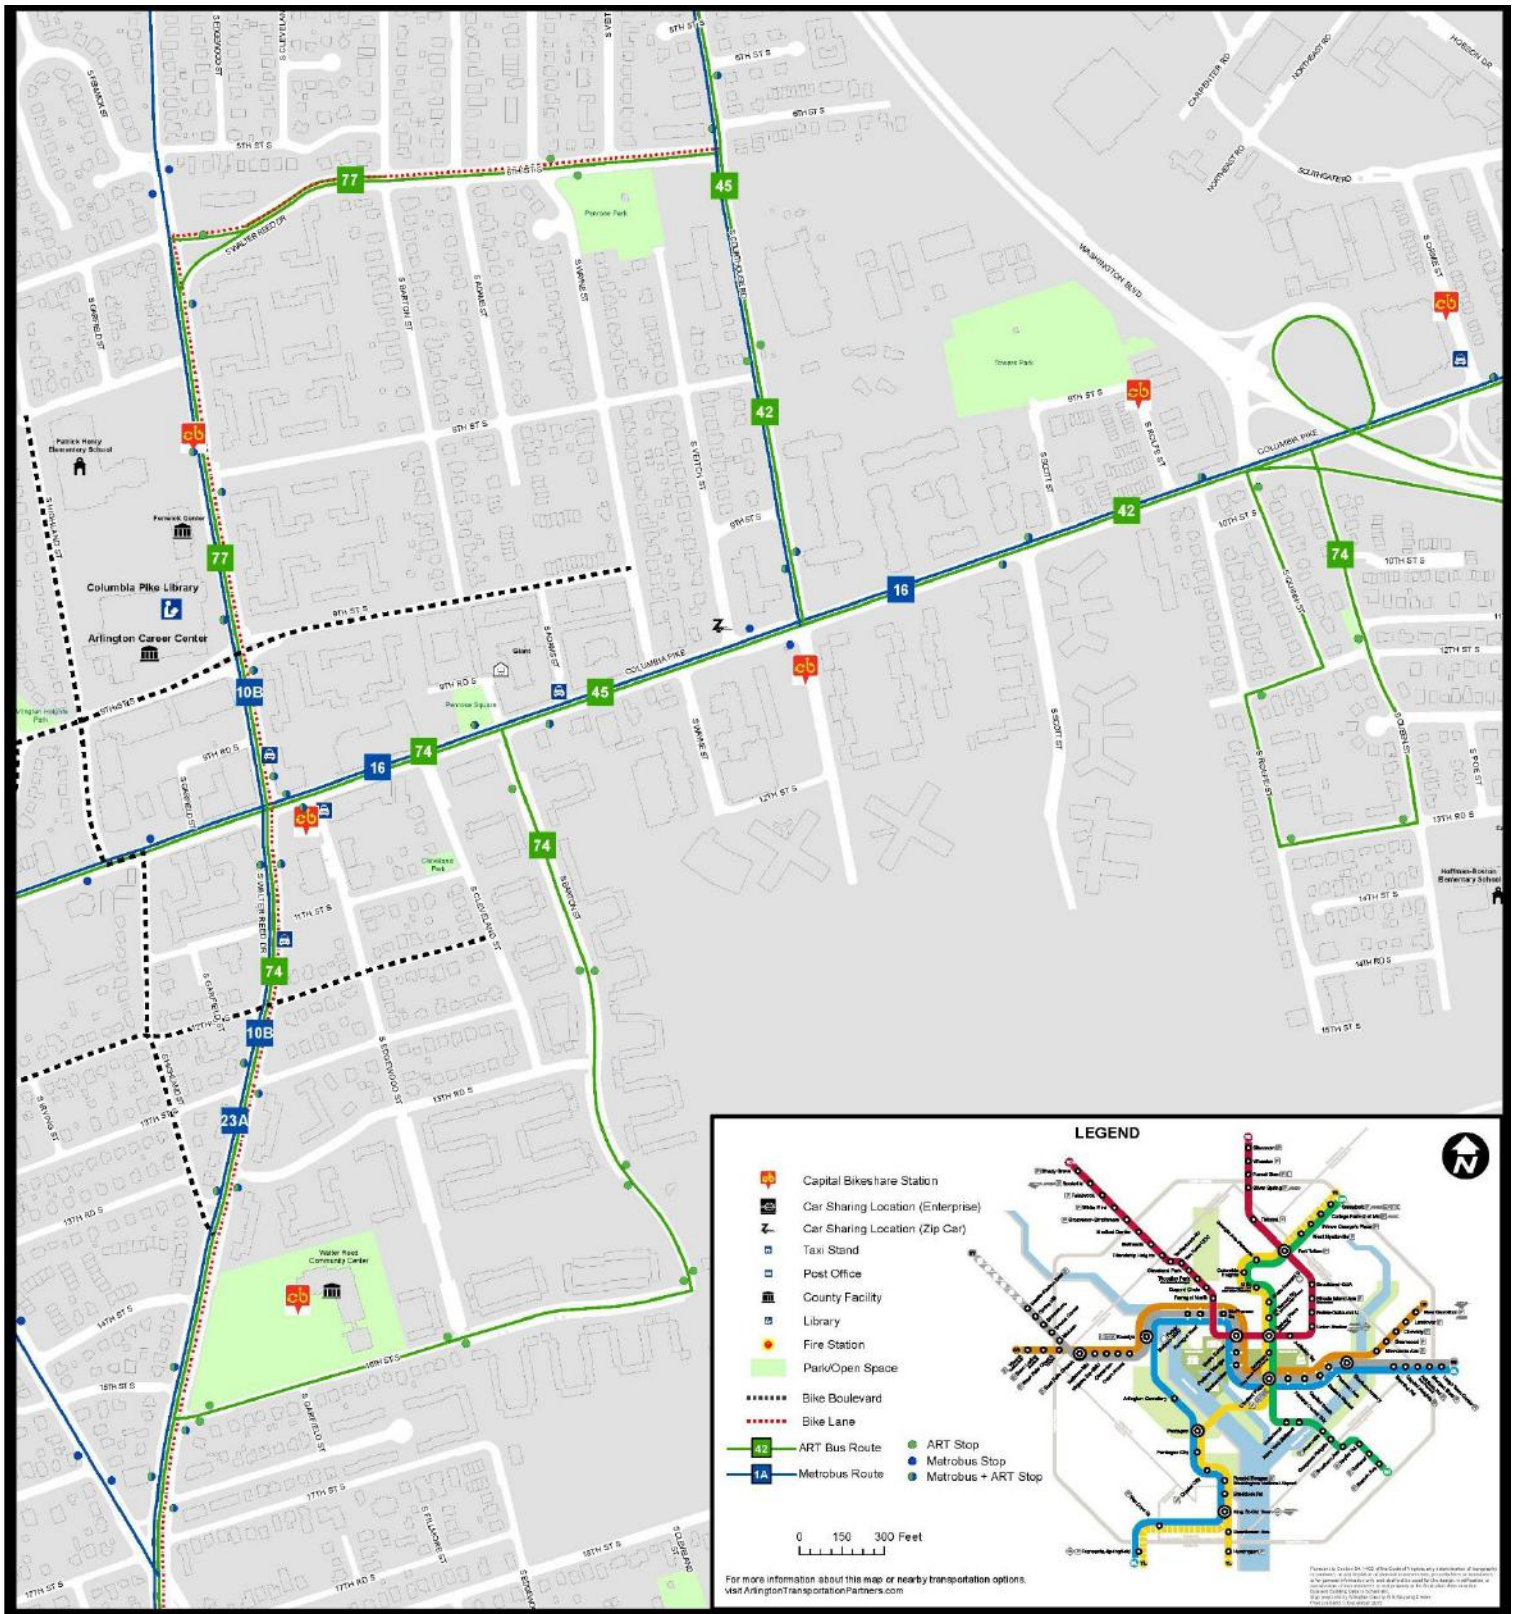

## BUS & METRO

**Pentagon City** is the closest Metrorail Station and serves both **Blue and Yellow Lines**.

**ART/Metrobus** routes:

- ART 41: Courthouse/ Columbia Pk & Dinwiddie
- ART 42: Ballston/Pentagon
- ART 45: DHS Sequoia/Rosslyn
- Metrobus 16ABDEJP, GHK: Columbia Pk
- Metrobus 16Y: McPherson Sq
- Metrobus 22AB: Ballston/ Fairlington

## CAPITAL BIKESHARE

Join, take a bike, ride and return. Membership options include: 24 hours, 3 days, 30 days or 1 year.

Use **Spotcycle** to find nearby stations:

- Columbia Pk & S Orme St
- Rolfe St & 9th St
- Columbia Pk & S Courthouse Rd
- Columbia Pk & S Walter Reed Dr
- Walter Reed Dr & 16th St

## CARSHARE

Try car2go, Enterprise or Zipcar to get wheels when you need them.

Find nearby **car2go** locations in real-time on [car2go.com](http://car2go.com) or the app.

Nearby **Enterprise** locations:

- 351 N Glebe Rd (Ballston)
- 2020 Jefferson Davis Hwy

Nearby **Zipcar** locations:

- Columbia Pike & S Veitch St
- Penrose Square Apartments

Additional information:

- ❖ [car2go.com](http://car2go.com)
- ❖ [EnterpriseCarshare.com](http://EnterpriseCarshare.com)
- ❖ [Zipcar.com](http://Zipcar.com)