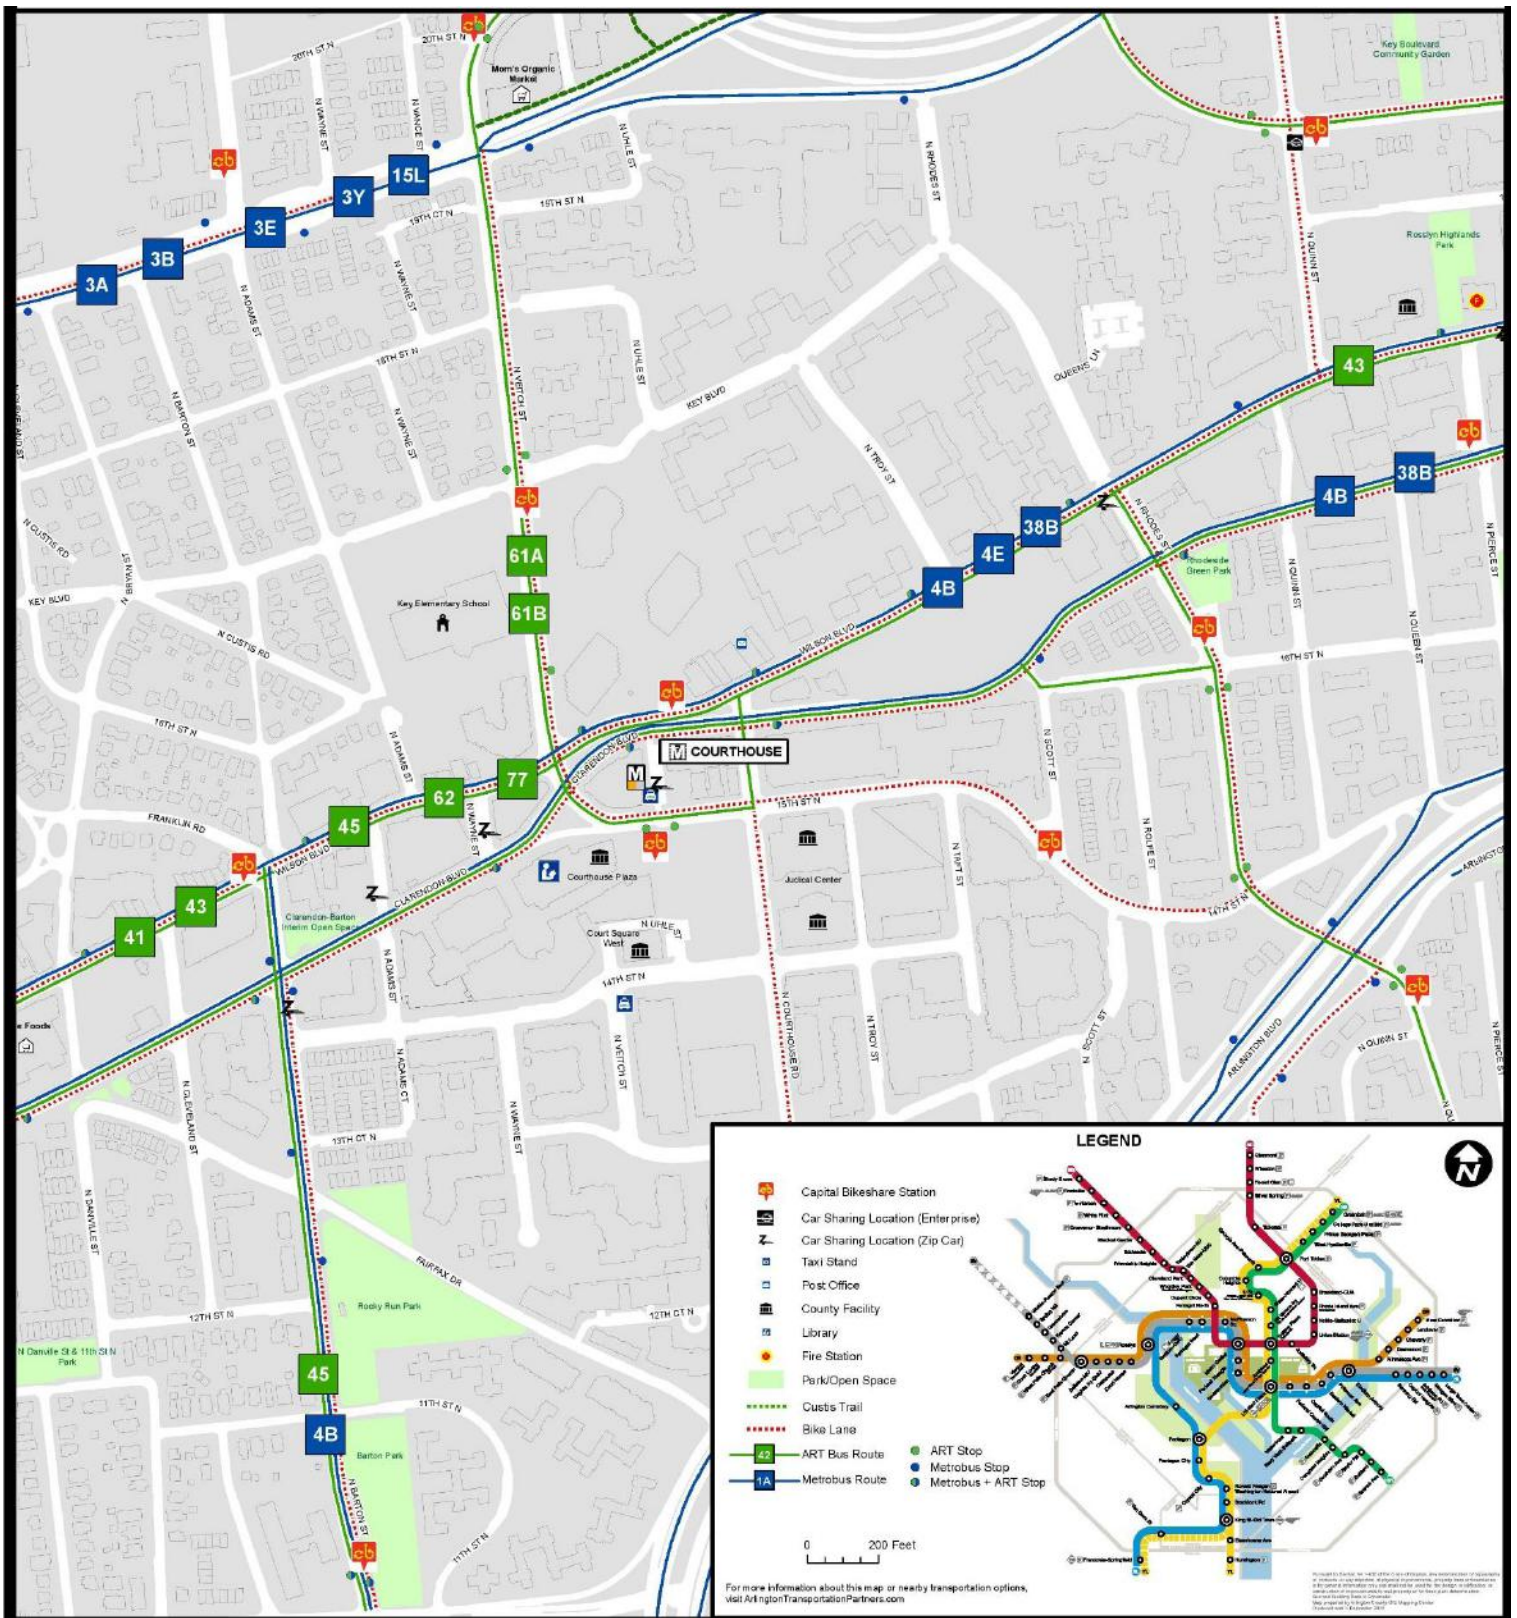

Real-Time Rider Tools

- ❖ [ART Realtime Arrivals](#)
  Find out when the next ART bus will arrive at your stop
- ❖ [Metro Nextbus](#)
  For GPS-based arrival times for Metrobus
- ❖ [CarFreeAtoZ](#)
  Arlington's first multi-modal trip planning/comparison tool

Transit Apps

- ❖ [Citymapper](#)
  The ultimate transit app (subway, train, bus, metro, bikes)
- ❖ [Transit](#)
  Displaying nearby options and departure times