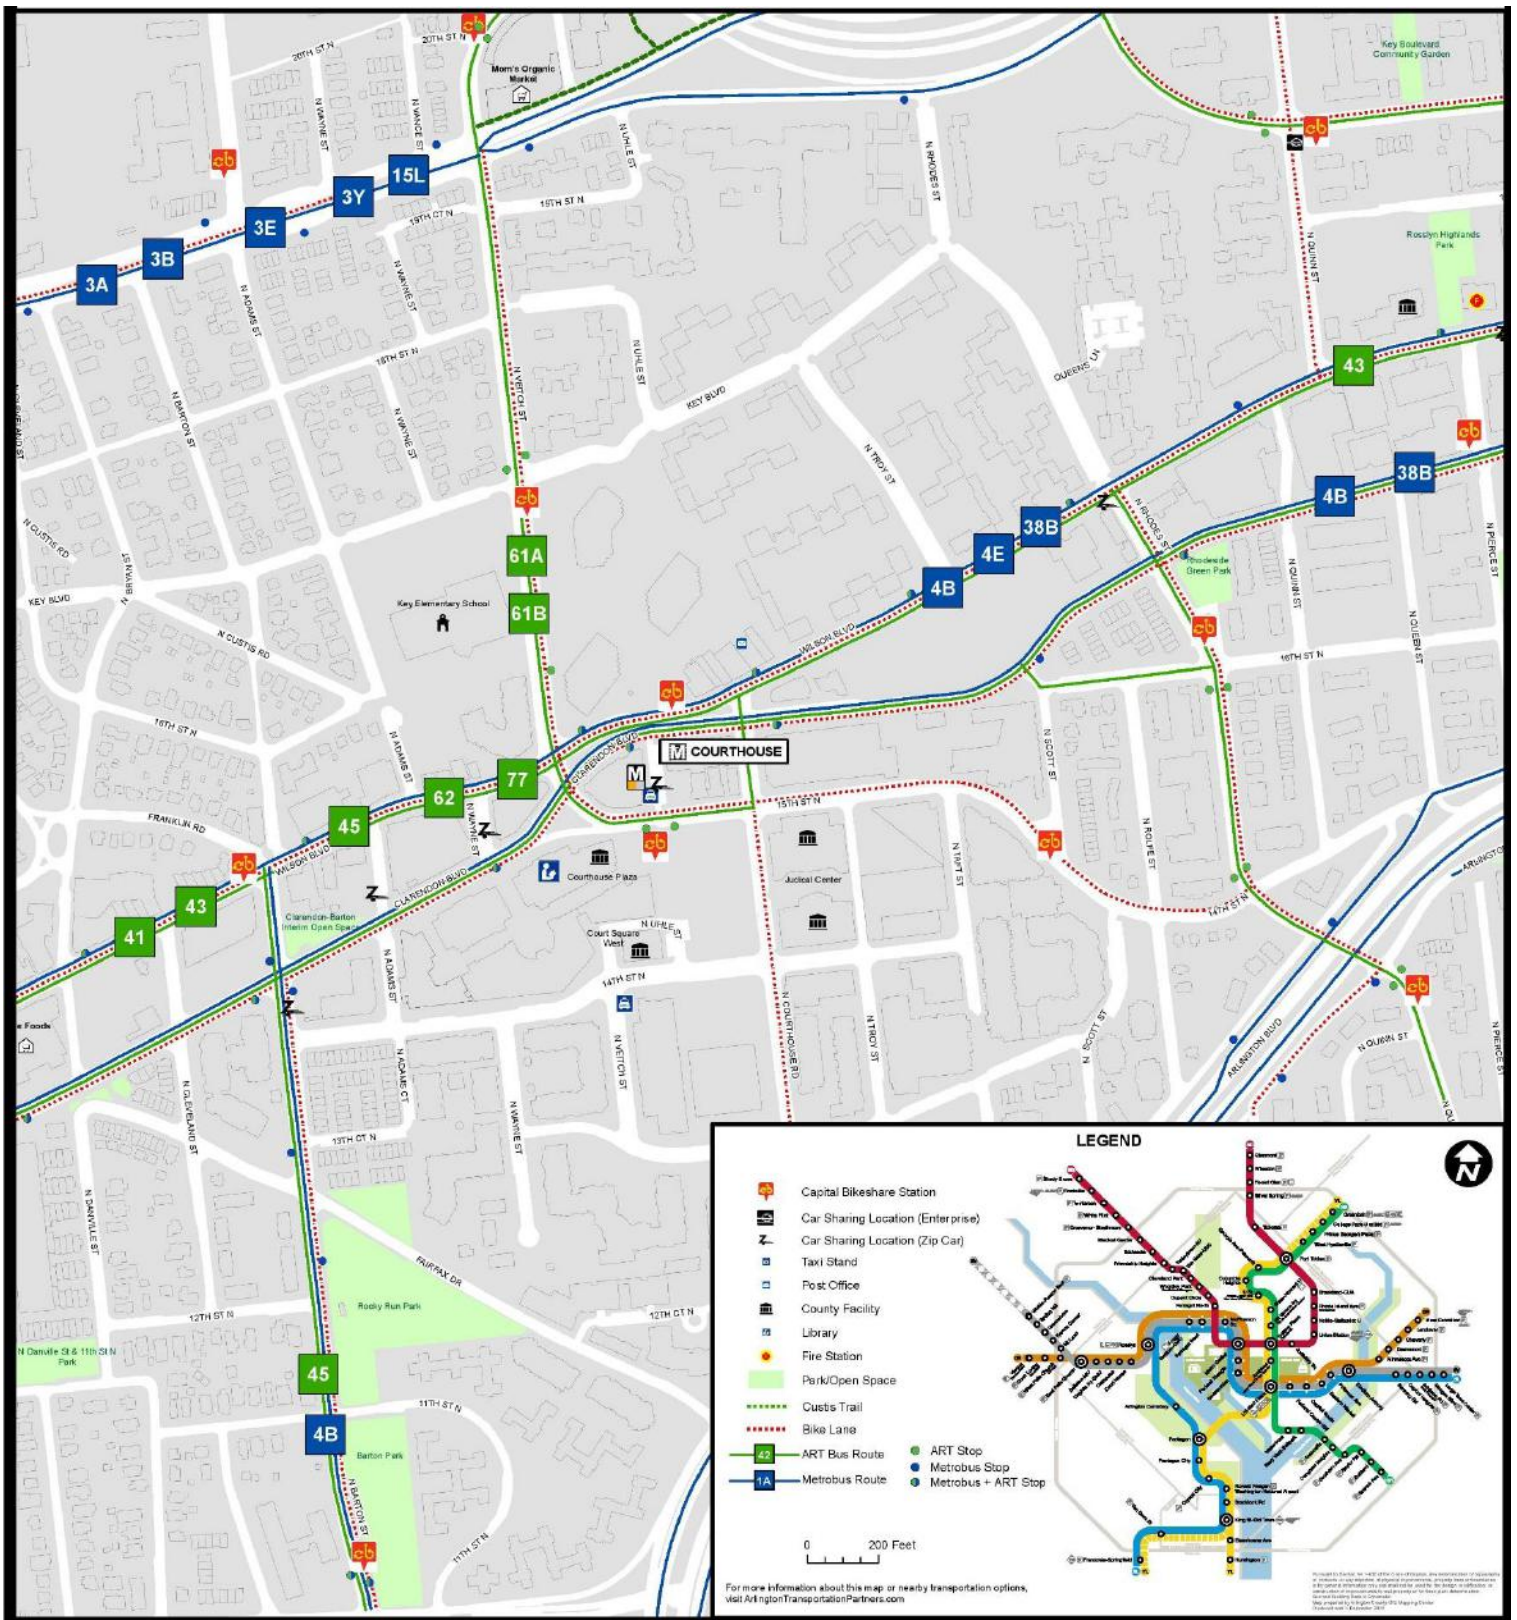

Additional information:

❖ ArlingtonTransportationPartners.com/GRH

BUS & METRO

Courthouse is the closest Metrorail Station and serves **Orange and Silver Lines**.

ART/Metrobus routes:

- ART 41: Columbia Pk/ Courthouse
- ART 45: Rosslyn/Columbia Pk
- ART 61: Rosslyn/Courthouse
- ART 77: Shirlington/ Courthouse
- Metrobus 4BE: Seven Corners
- Metrobus 38B: Ballston/ Farragut Sq

- Wilson Blvd & N Uhle St
- N Veitch St & Key Blvd
- 15th St N & N Veitch St

Additional information:

- ❖ CapitalBikeshare.com
- ❖ Spotcycle.net

CARSHARE

Try car2go, Enterprise or Zipcar to get wheels when you need them.

Find nearby **car2go** locations in real-time on car2go.com or the app.

Nearby **Enterprise** locations:

- 3003 Washington Blvd (Clarendon)
- 1510 Clarendon Blvd (Rosslyn)

Nearby **Zipcar** locations:

- Clarendon Blvd & N Uhle St
- N Wayne St & Wilson Blvd

Additional information:

- ❖ car2go.com
- ❖ EnterpriseCarshare.com
- ❖ Zipcar.com

Real-Time Rider Tools

- ❖ [ART Realtime Arrivals](#)
Find out when the next ART bus will arrive at your stop
- ❖ [Metro Nextbus](#)
For GPS-based arrival times for Metrobus
- ❖ [CarFreeAtoZ](#)
Arlington's first multi-modal trip planning/comparison tool