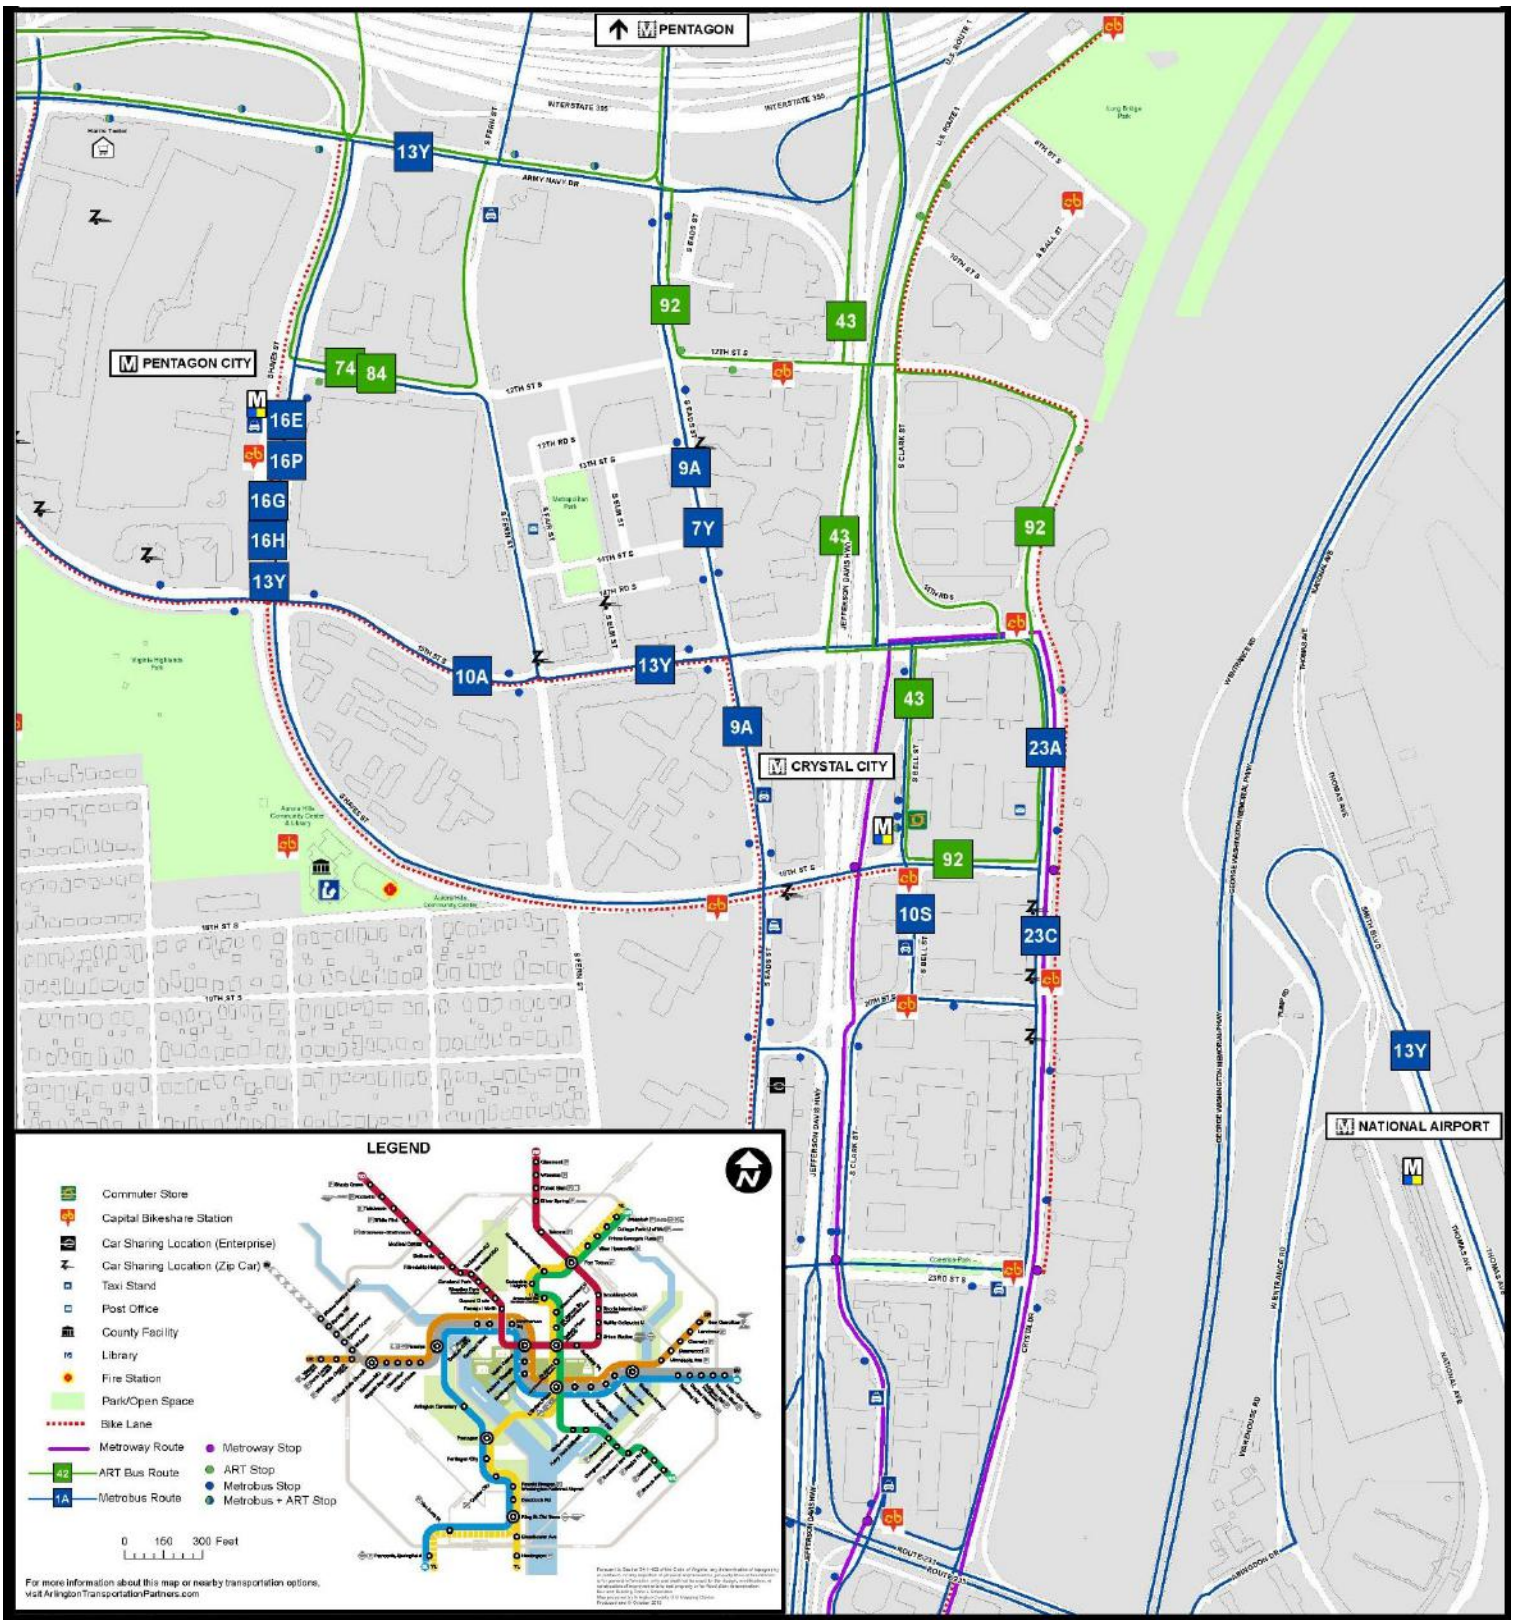

Additional information:

❖ ArlingtonTransportationPartners.com/GRH

BUS & METRO

Crystal City is the closest Metrorail Station and serves **Yellow and Blue Lines**.

ART/Metrobus routes:

- ART 43: Crystal City/Rosslyn/Courthouse
- ART 92: Crystal City/Long Bridge/Pentagon
- Metroway: Crystal City/Pentagon City/Alexandria
- Metrobus 10A, 13A, 16H, 23AC

- 18th St & S Eads St
- 18th St S & Bell St
- 20th St & Bell St
- 20th St & Crystal Dr
- 22nd St & Eads St

Additional information:

- ❖ CapitalBikeshare.com
- ❖ Spotcycle.net

CARSHARE

Try car2go, Enterprise or Zipcar to get wheels when you need them.

Find nearby **car2go** locations in real-time on car2go.com or the app.

Nearby **Enterprise** locations:

- 2020 Jefferson Davis Hwy

Nearby **Zipcar** locations:

- 2010 Crystal Dr
- S Eads St & 18th St

Additional information:

- ❖ car2go.com
- ❖ EnterpriseCarshare.com
- ❖ Zipcar.com

Real-Time Rider Tools

- ❖ [ART Realtime Arrivals](#)
Find out when the next ART bus will arrive at your stop
- ❖ [Metro Nextbus](#)
For GPS-based arrival times for Metrobus
- ❖ [CarFreeAtoZ](#)
Arlington's first multi-modal trip planning/comparison tool