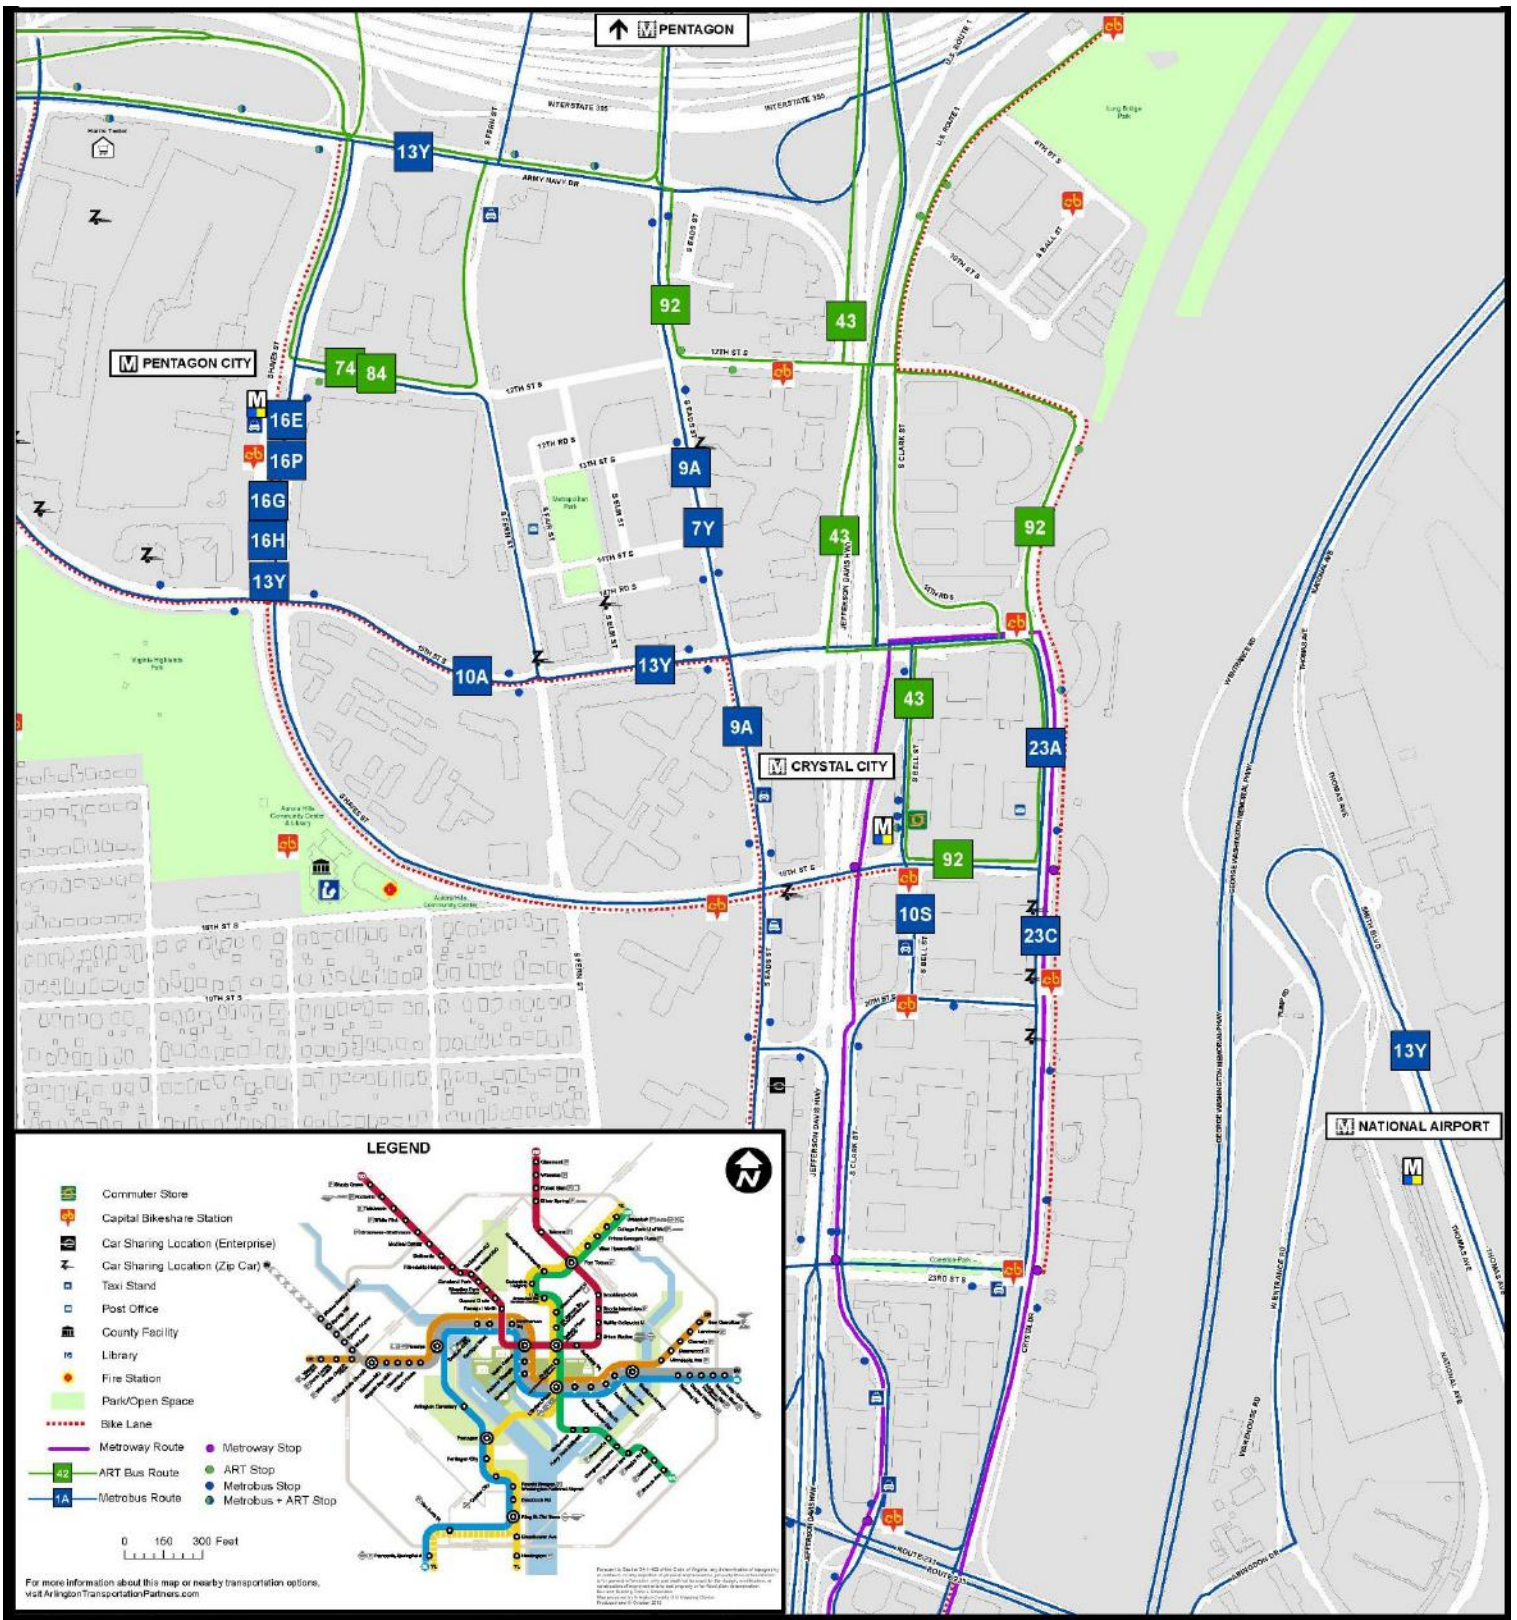

## BUS & METRO

**Pentagon City** is the closest Metrorail Station and serves **Yellow and Blue Lines**.

**ART/Metrobus** routes:

- ART 42: Ballston/Pentagon City
- ART 74: Arlington Village/Pentagon City
- ART 87: Pentagon/Shirlington
- Metrobus 10AE: Hunting Point/Pentagon
- Metrobus 137: Arlington/Union Station

## CAPITAL BIKESHARE

Join, take a bike, ride and return. Membership options include: 24 hours, 3 days, 30 days or 1 year.

Use **Spotcycle** to find nearby stations:

- 12th St & S Hayes St
- S Joyce St & Army Navy Dr
- S Joyce St & 16th St S
- 18th & Hayes St

## CARSHARE

Try car2go, Enterprise or Zipcar to get wheels when you need them.

Find nearby **car2go** locations in real-time on [car2go.com](http://car2go.com) or the app.

Nearby **Enterprise** locations:

- 2020 Jefferson Davis Hwy

Nearby **Zipcar** locations:

- 901 15th St S
- 1401 Joyce St
- 1111 Army Navy Dr

Additional information:

- ❖ [car2go.com](http://car2go.com)
- ❖ [EnterpriseCarshare.com](http://EnterpriseCarshare.com)
- ❖ [Zipcar.com](http://Zipcar.com)