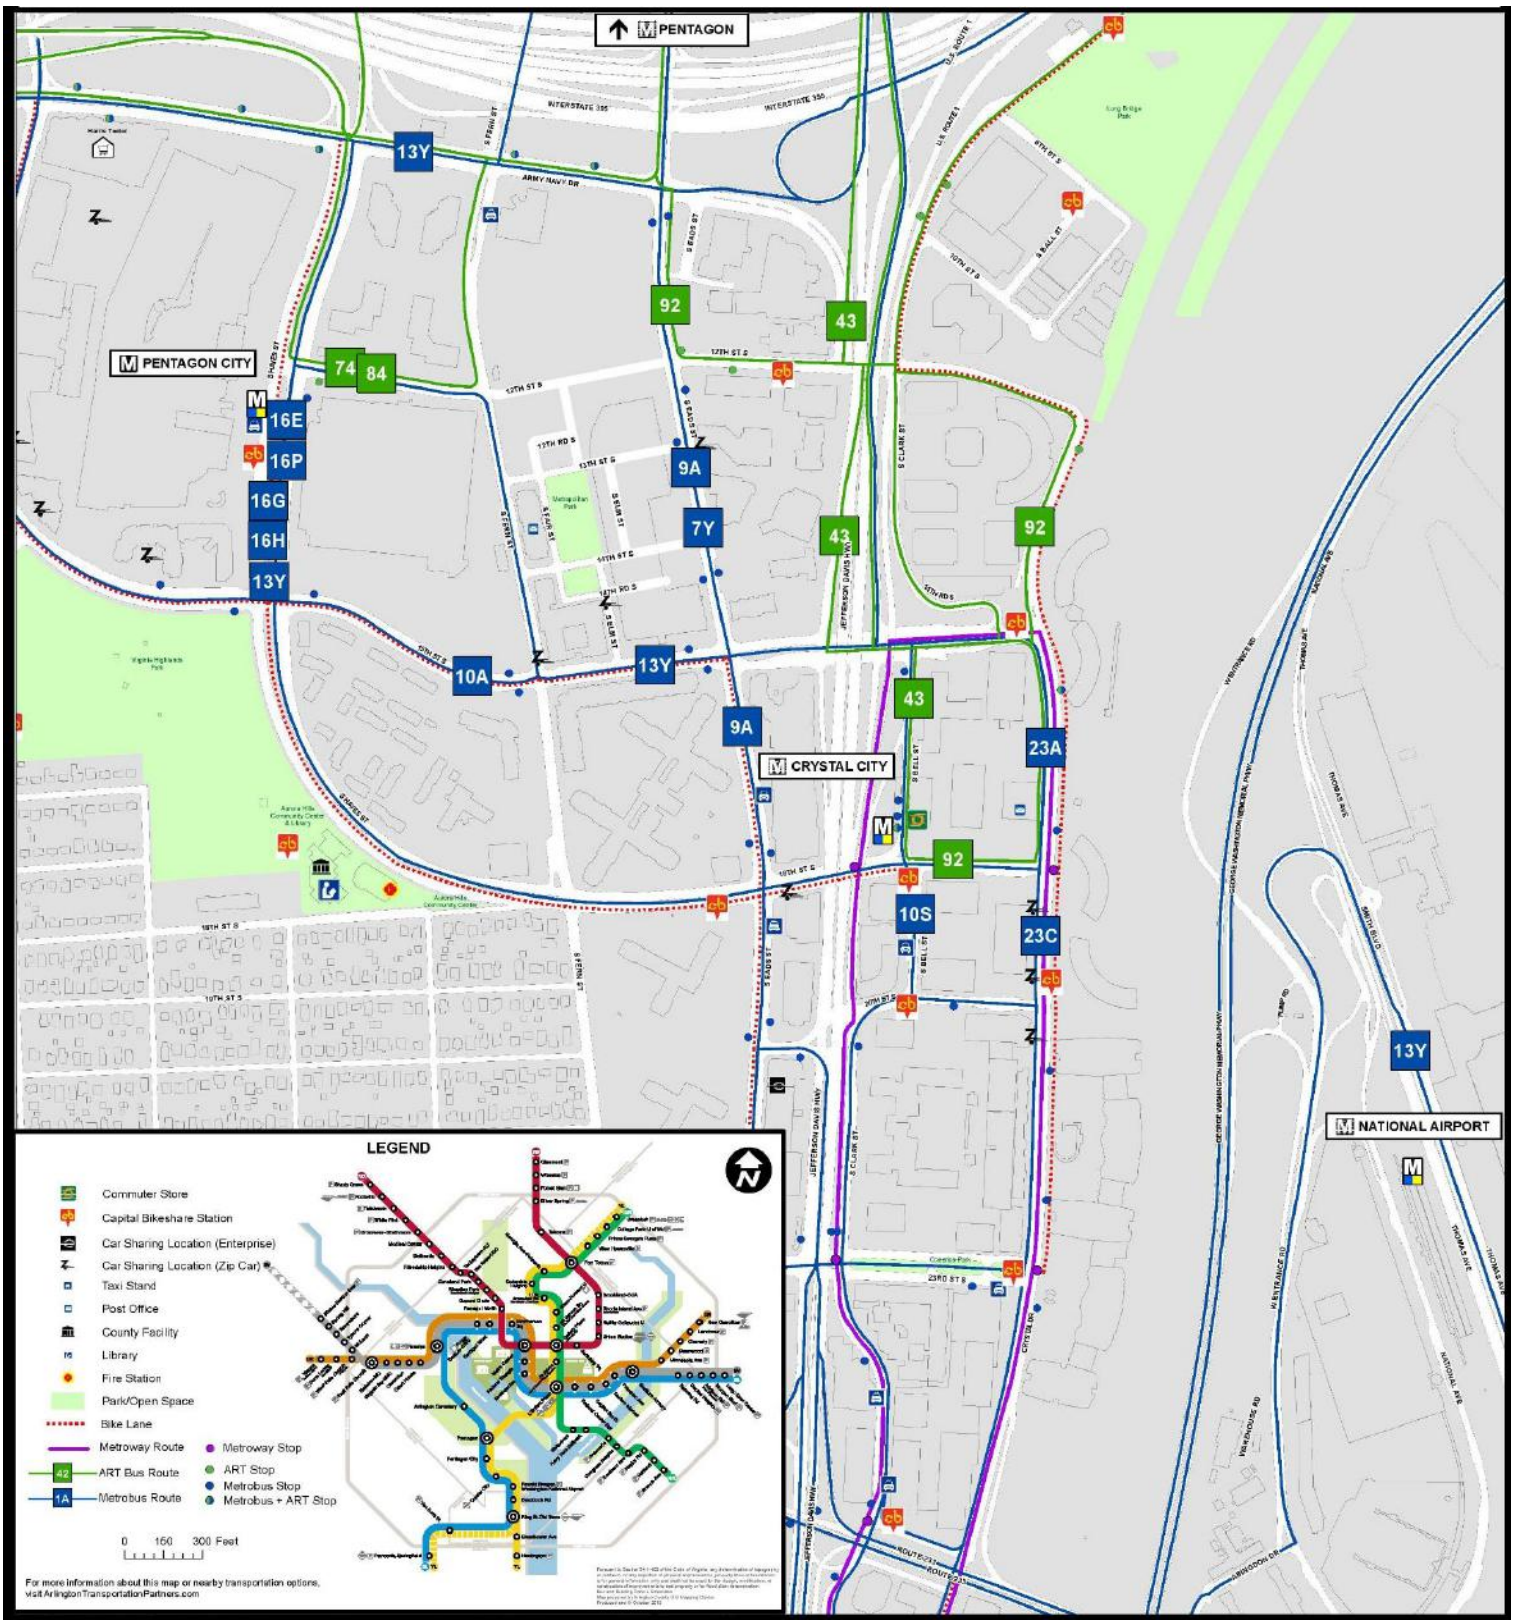

Additional information:

❖ ArlingtonTransportationPartners.com/GRH

BUS & METRO

Pentagon City is the closest Metrorail Station and serves **Yellow and Blue Lines**.

ART/Metrobus routes:

- ART 42: Ballston/Pentagon City
- ART 74: Arlington Village/Pentagon City
- ART 87: Pentagon/Shirlington
- Metrobus 10AE: Hunting Point/Pentagon
- Metrobus 137: Arlington/Union Station

- 12th St & S Hayes St
- S Joyce St & Army Navy Dr
- S Joyce St & 16th St S
- 18th & Hayes St

Additional information:

- ❖ CapitalBikeshare.com
- ❖ Spotcycle.net

CARSHARE

Try car2go, Enterprise or Zipcar to get wheels when you need them.

Find nearby **car2go** locations in real-time on car2go.com or the app.

Nearby **Enterprise** locations:

- 2020 Jefferson Davis Hwy

Nearby **Zipcar** locations:

- 901 15th St S
- 1401 Joyce St
- 1111 Army Navy Dr

Additional information:

- ❖ car2go.com
- ❖ EnterpriseCarshare.com
- ❖ Zipcar.com

Real-Time Rider Tools

- ❖ [ART Realtime Arrivals](#)
Find out when the next ART bus will arrive at your stop
- ❖ [Metro Nextbus](#)
For GPS-based arrival times for Metrobus
- ❖ [CarFreeAtoZ](#)
Arlington's first multi-modal trip planning/comparison tool