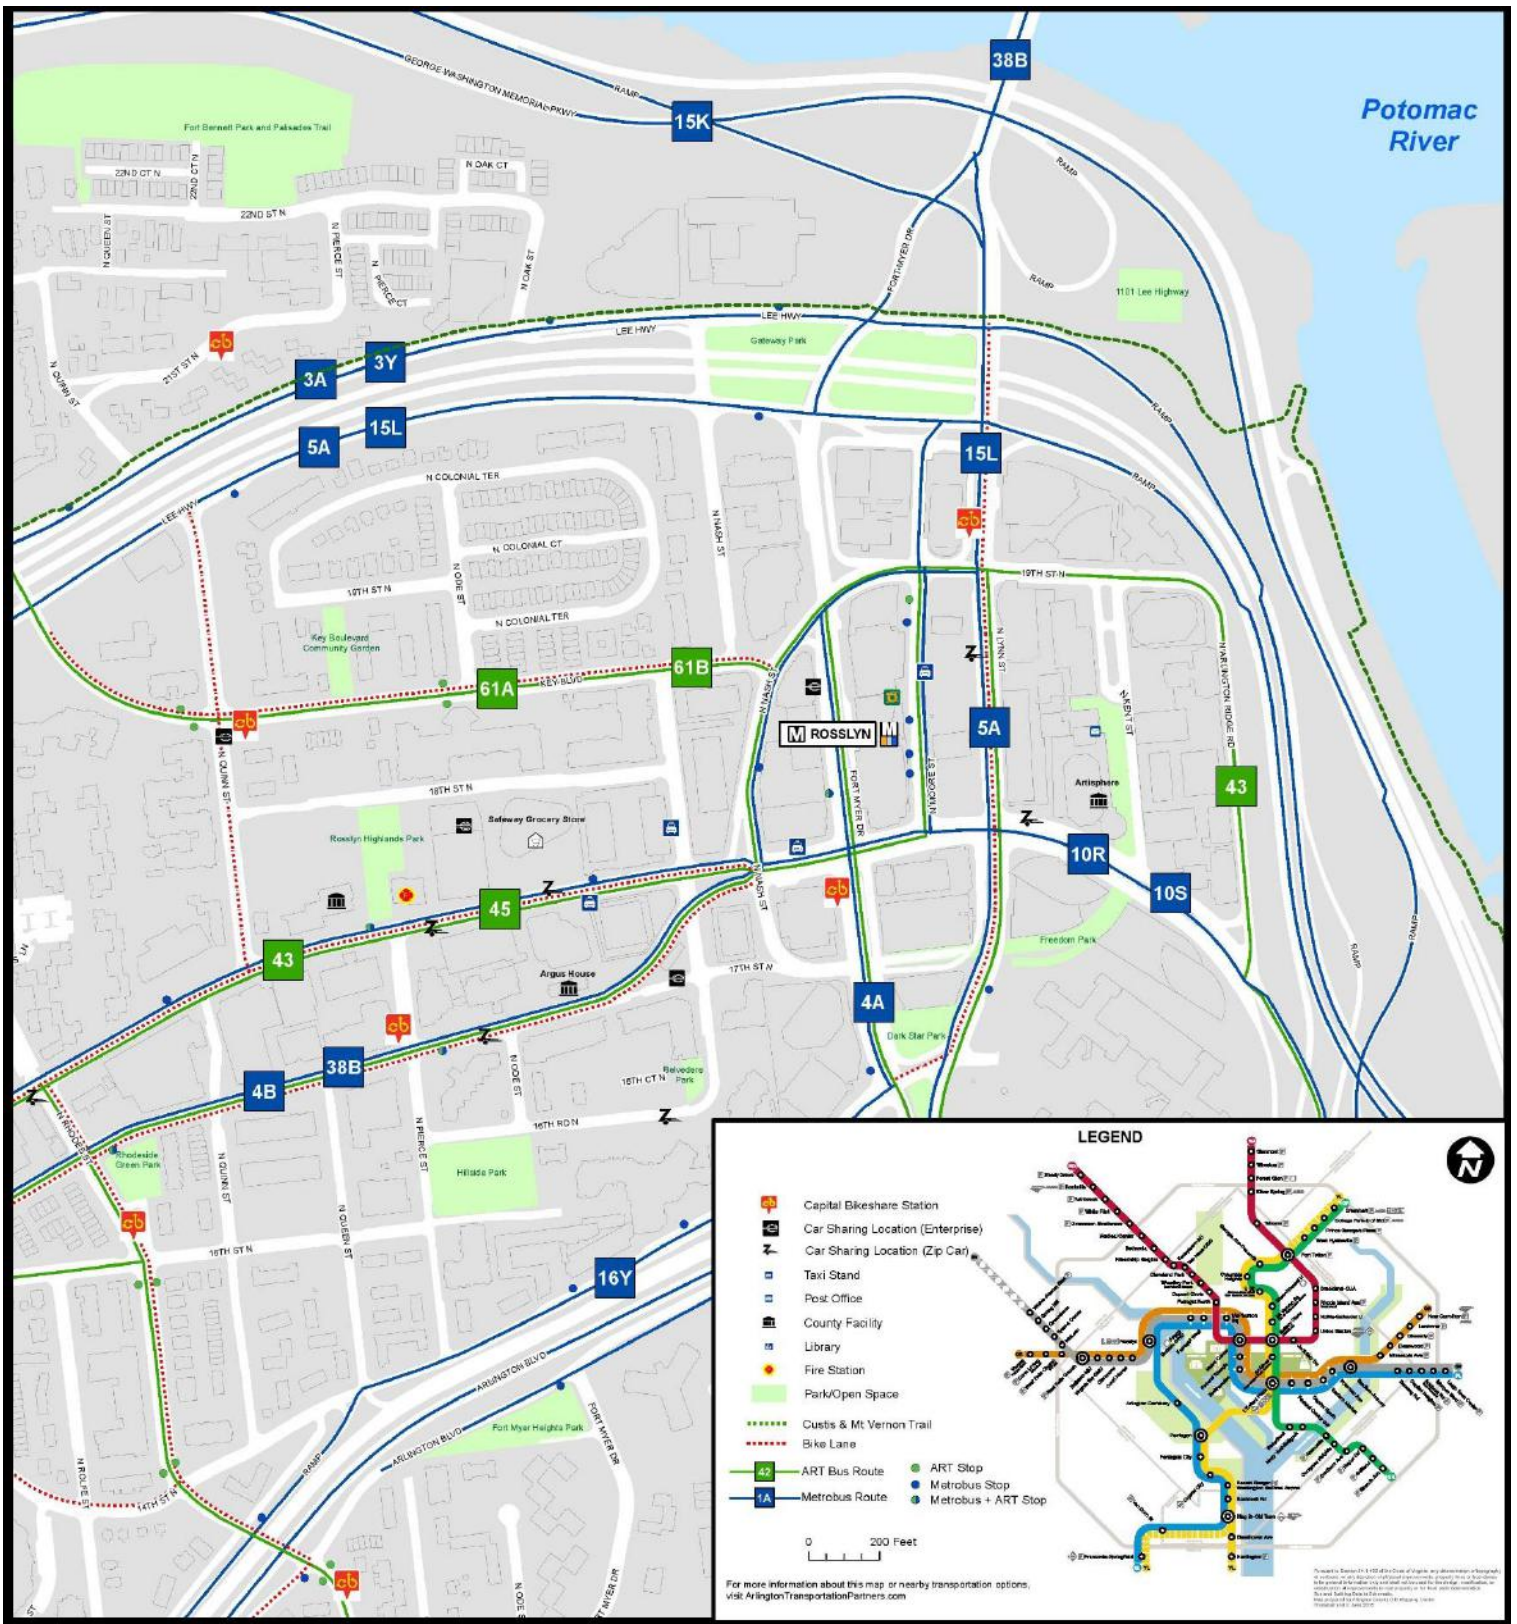

## BUS & METRO

**Rosslyn** is the closest Metrorail Station and serves **Orange, Blue and Silver Lines**.

**ART/Metrobus** routes:

- ART 43: Rosslyn/Crystal City
- ART 45: Rosslyn/Columbia Pk
- ART 77: Shirlington
- Metrobus 4BE: Seven Corners
- Metrobus 5A: Dulles Airport
- Metrobus 38B: Ballston/Farragut Sq
- Circulator: Rosslyn/DuPont Circle

## CAPITAL BIKESHARE

Join, take a bike, ride and return. Membership options include: 24 hours, 3 days, 30 days or 1 year.

Use **Spotcycle** to find nearby stations:

- Key Blvd & N Quinn St
- Wilson Blvd & Ft Myer Dr
- Lynn St & 19th St N
- Clarendon Blvd & Pierce St

## CARSHARE

Try car2go, Enterprise or Zipcar to get wheels when you need them.

Find nearby **car2go** locations in real-time on [car2go.com](http://car2go.com) or the app.

Nearby **Enterprise** locations:

- 1550 Clarendon Blvd
- 1555 Wilson Blvd garage

Nearby **Zipcar** locations:

- Wilson Blvd & N Lynn St
- Wilson Blvd & N Oak St

Additional information:

- ❖ [car2go.com](http://car2go.com)
- ❖ [EnterpriseCarshare.com](http://EnterpriseCarshare.com)
- ❖ [Zipcar.com](http://Zipcar.com)