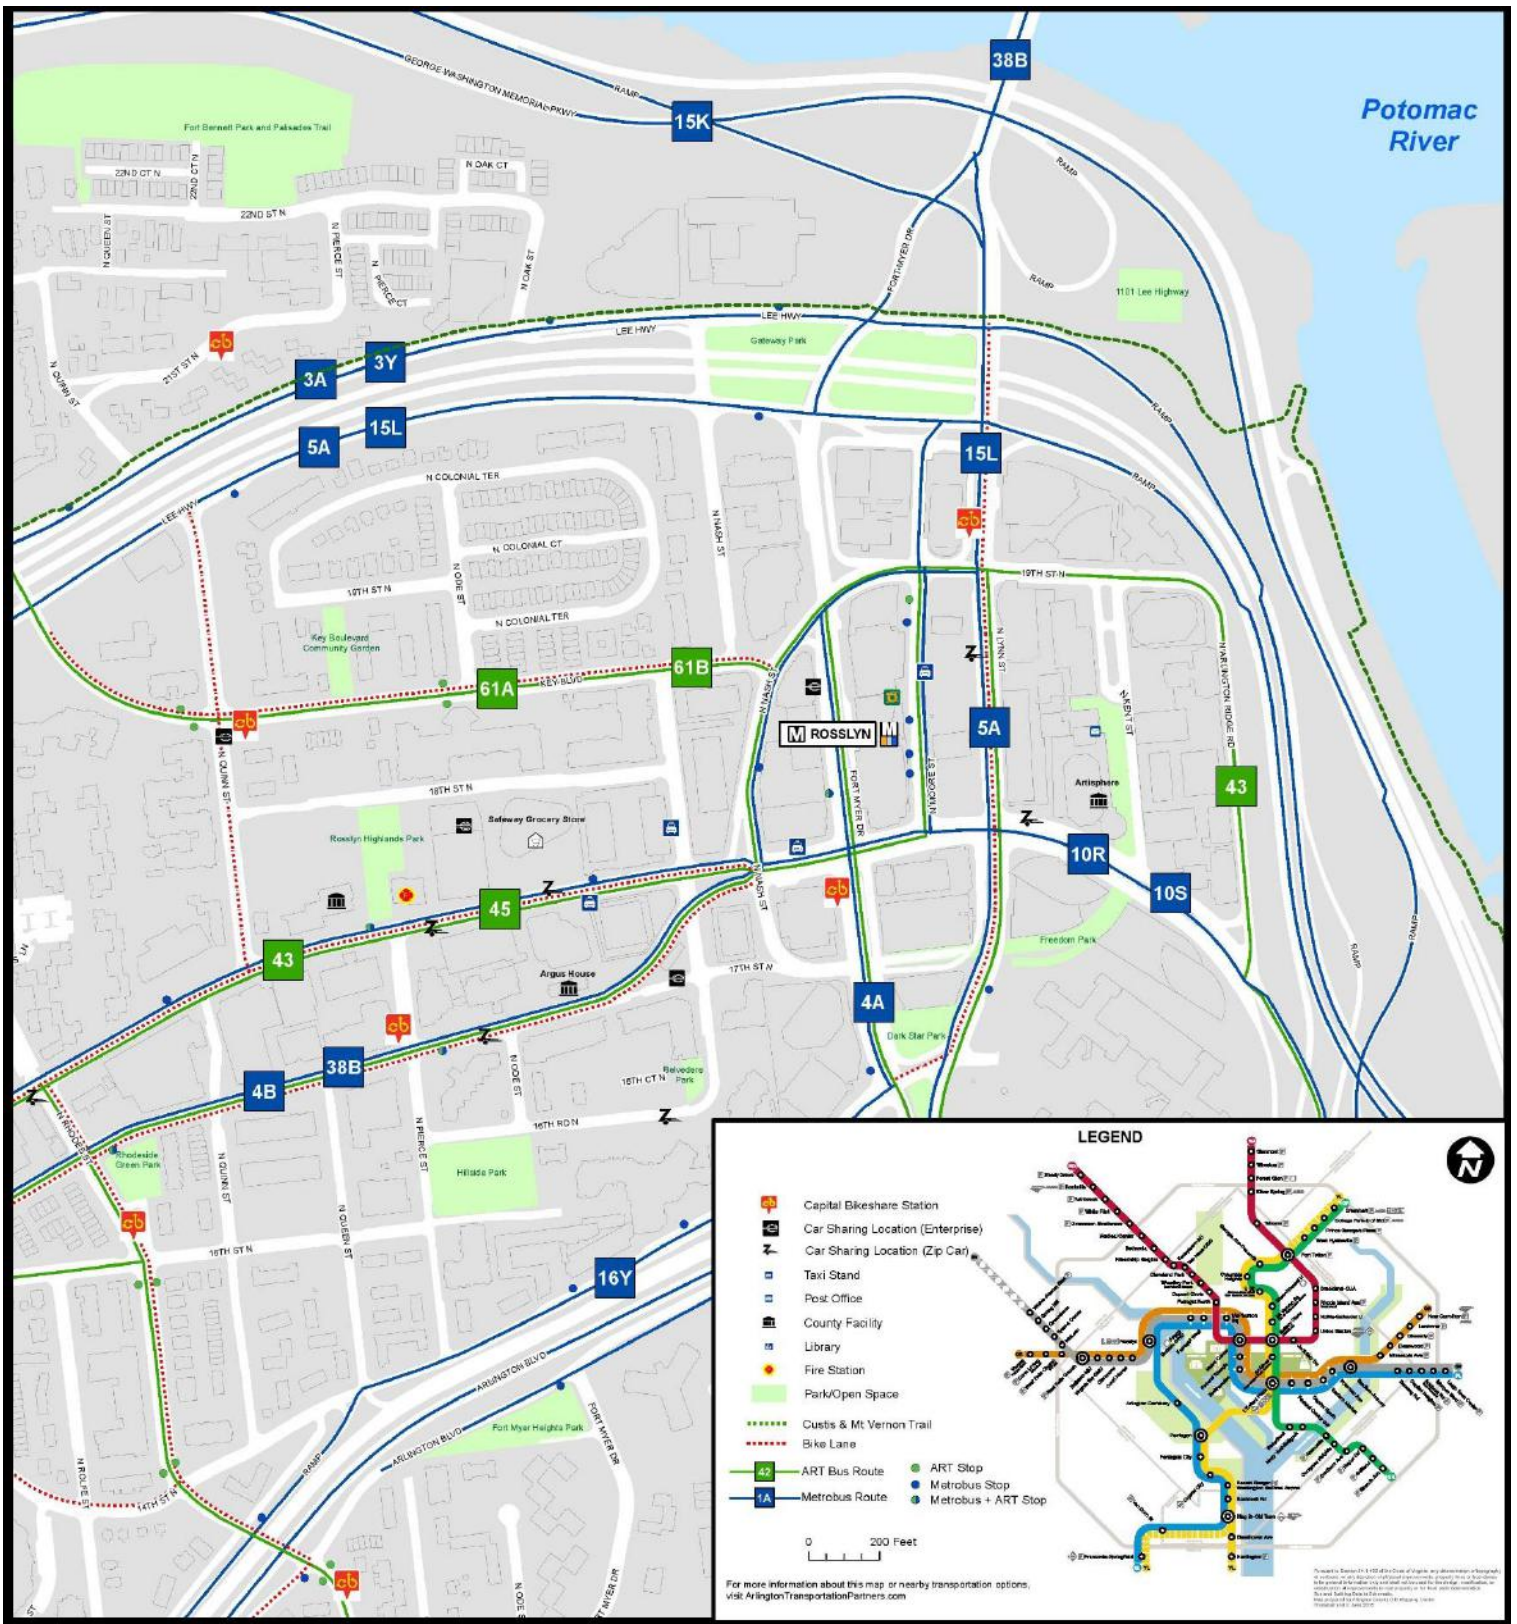

Real-Time Rider Tools

- ❖ [ART Realtime Arrivals](#)
  Find out when the next ART bus will arrive at your stop
- ❖ [Metro Nextbus](#)
  For GPS-based arrival times for Metrobus
- ❖ [CarFreeAtoZ](#)
  Arlington's first multi-modal trip planning/comparison tool

Transit Apps

- ❖ [Citymapper](#)
  The ultimate transit app (subway, train, bus, metro, bikes)
- ❖ [Transit](#)
  Displaying nearby options and departure times