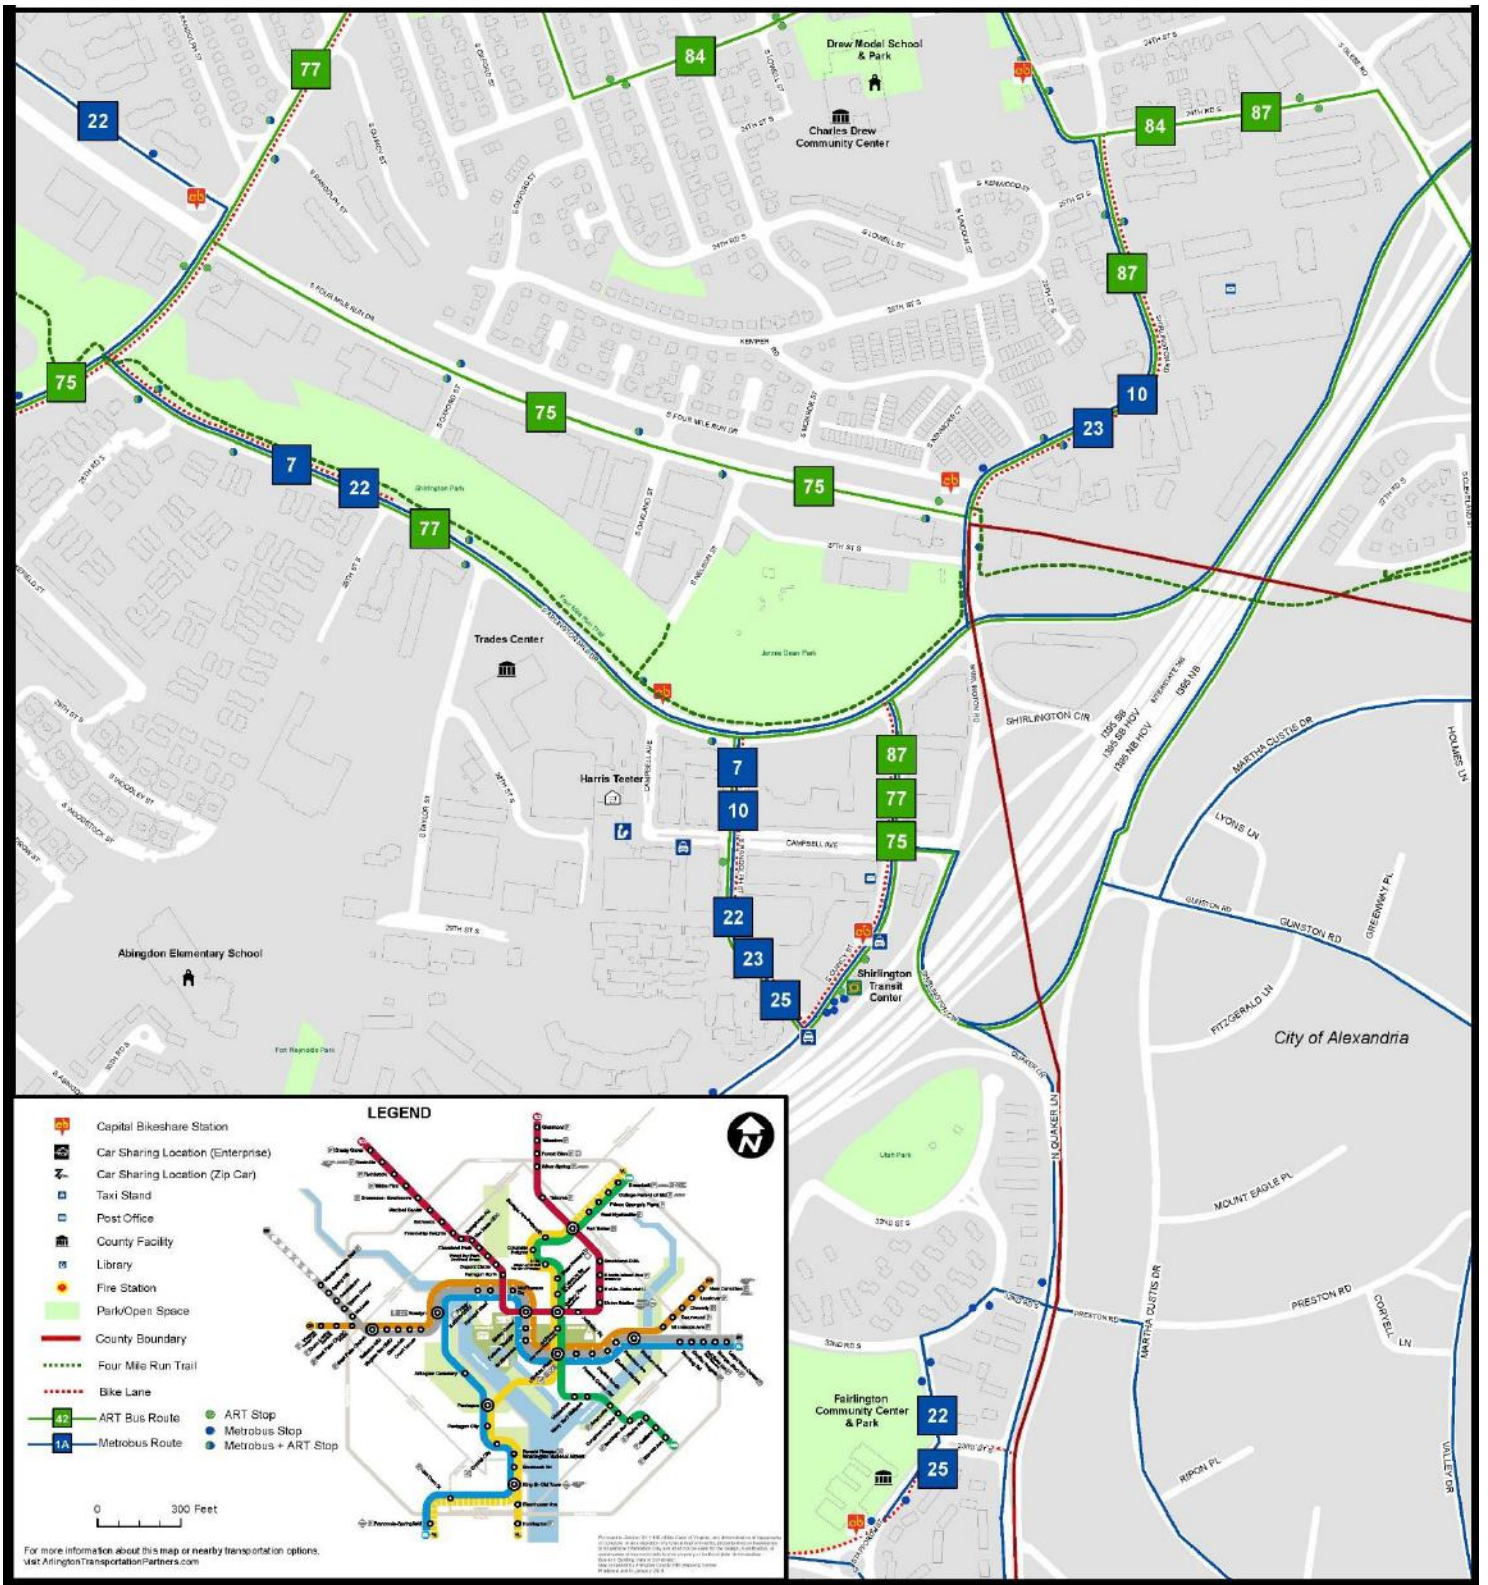

Real-Time Rider Tools

- ❖ [ART Realtime Arrivals](#)
  Find out when the next ART bus will arrive at your stop
- ❖ [Metro Nextbus](#)
  For GPS-based arrival times for Metrobus
- ❖ [CarFreeAtoZ](#)
  Arlington's first multi-modal trip planning/comparison tool

Transit Apps

- ❖ [Citymapper](#)
  The ultimate transit app (subway, train, bus, metro, bikes)
- ❖ [Transit](#)
  Displaying nearby options and departure times
- ❖ [Ridescout](#)
  All transit, bus, bike, taxi, rides-on-demand, etc in one view