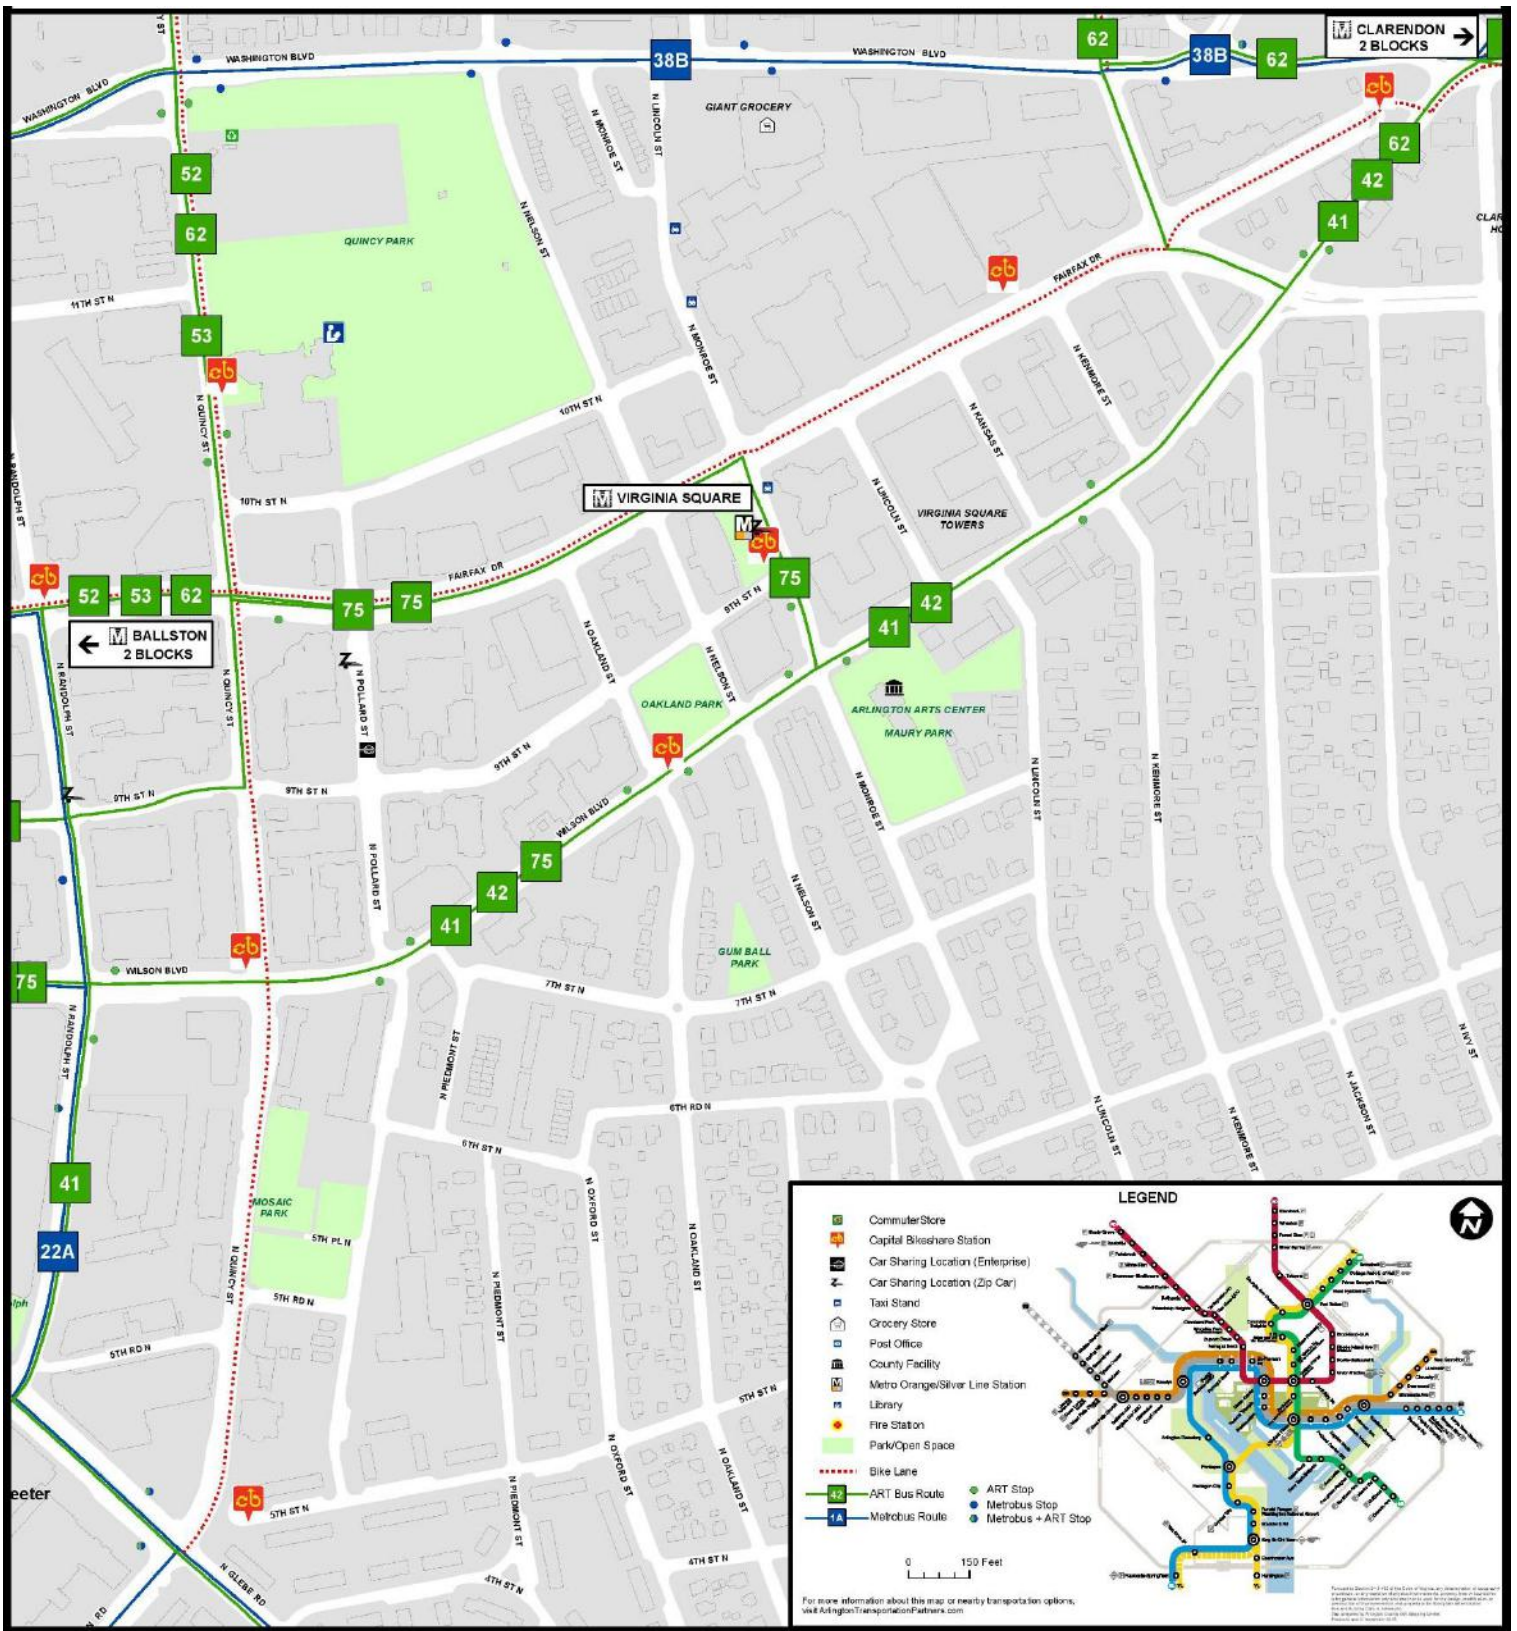

## BUS & METRO

**Virginia Square** is the closest Metrorail Station and serves both **Orange and Silver Lines**.

**ART/Metrobus** routes:

- ART 41: Courthouse/ Columbia Pk & Dinwiddie
- ART 42: Ballston/Pentagon
- ART 52, 53: Ballston/East Falls Church
- ART 62: Ballston/ Courthouse
- Metrobus 38B: Ballston/ Farragut Sq

## CAPITAL BIKESHARE

Join, take a bike, ride and return. Membership options include: 24 hours, 3 days, 30 days or 1 year.

Use **Spotcycle** to find nearby stations:

- N Moore & 9th St N
- Wilson Blvd & N Oakland St
- Fairfax Dr & Kenmore St

## CARSHARE

Try car2go, Enterprise or Zipcar to get wheels when you need them.

Find nearby **car2go** locations in real-time on [car2go.com](http://car2go.com) or the app.

Nearby **Enterprise** locations:

- 9th St N & N Pollard St

Nearby **Zipcar** locations:

- 932 N Monroe St
- Pollard St & Fairfax Dr

Additional information:

- ❖ [car2go.com](http://car2go.com)
- ❖ [EnterpriseCarshare.com](http://EnterpriseCarshare.com)
- ❖ [Zipcar.com](http://Zipcar.com)