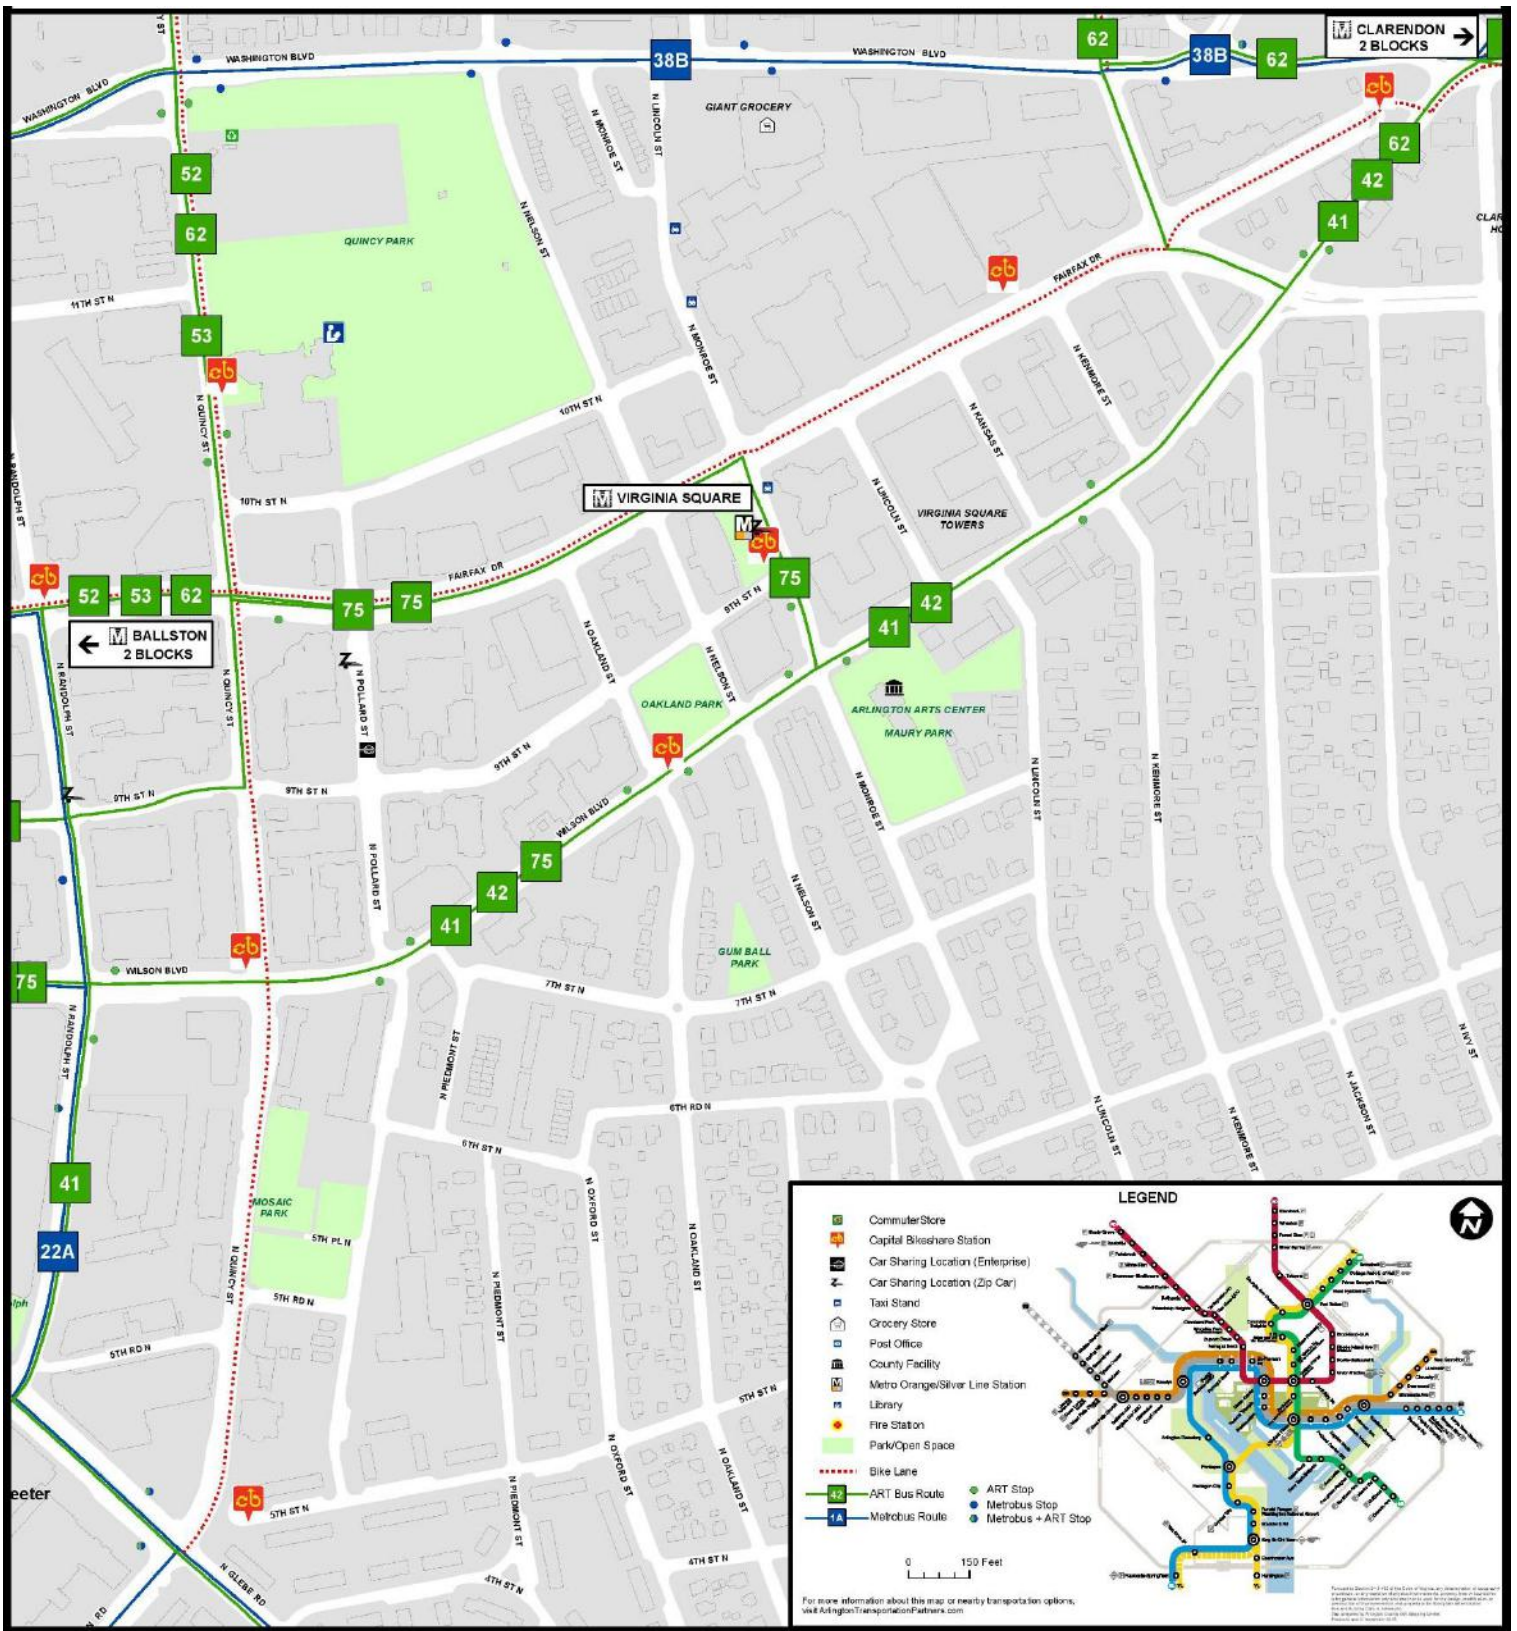

Real-Time Rider Tools

- ❖ [ART Realtime Arrivals](#)
  Find out when the next ART bus will arrive at your stop
- ❖ [Metro Nextbus](#)
  For GPS-based arrival times for Metrobus
- ❖ [CarFreeAtoZ](#)
  Arlington's first multi-modal trip planning/comparison tool

Transit Apps

- ❖ [Citymapper](#)
  The ultimate transit app (subway, train, bus, metro, bikes)
- ❖ [Transit](#)
  Displaying nearby options and departure times